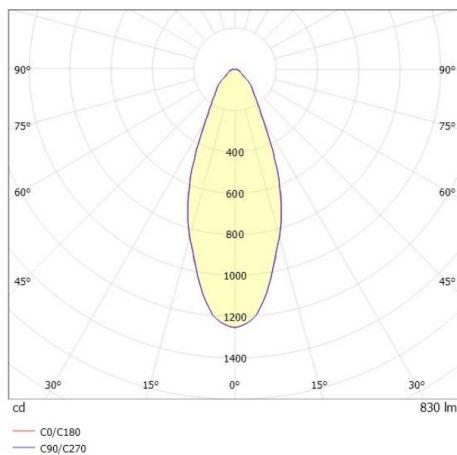

COZY

573-010031300505d

COZY DOWNLIGHT R RECESSED DOWNLIGHT made of aluminium, white, similar to RAL 9016, decor white, high-efficiently vacuum deposited synthetic reflector beam 38°, light output direct, UGR <25, without converter, dimmability: DALI, IP20

DRAWING

TECHNICAL DETAILS

Bulb type	LED 15W
Luminous flux [lm]	830
Colour temp. [K]	2700K
CRI	>90
UGR	<25
Optics	vacuum deposited synthetic reflector
Designer	Serge Cornelissen
Converter	without converter
Light output	direct
Beam angle [°]	38°
Voltage [V]	24 VDC
Material	aluminium
Height [mm]	67
Diameter [mm]	120
Ceiling cutout [mm]	110
Ceiling thickness [mm]	1-25
Recess depth [mm]	97
IP protection class	IP20
Voltage class	protection cl. II
Shock resistance	IK06
Net weight [kg]	0,41
Colour lamp	white
RAL	9016
Colour decor	white
EAN-Number	9010506955149
Lifetime [h]	L80 B10 50 000
Energy efficiency cl.	E

LIGHT DISTRIBUTION CURVE

The values are rated values. Power and luminous flux are initially subject to a tolerance of +/- 10%. Colour temperature tolerance: +/- 150 K. The values apply to an ambient temperature of 25°C unless otherwise specified.