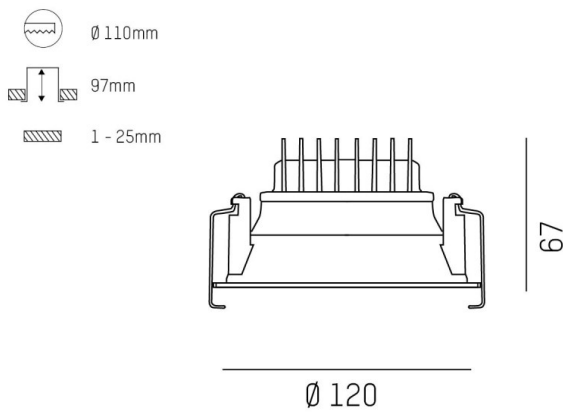

COZY

573-0100313006060

COZY DOWNLIGHT R RECESSED DOWNLIGHT made of aluminium, black, similar to RAL 9005, decor black,high-efficiently vacuum deposited synthetic reflector beam 38°, light output direct, UGR <22, without converter, dimmability: not dimmable, IP20

DRAWING

TECHNICAL DETAILS

Bulb type	LED 15W
Luminous flux [lm]	690
Colour temp. [K]	2700K
CRI	>90
UGR	<22
Optics	vacuum deposited synthetic reflector
Designer	Serge Cornelissen
Converter	without converter
Dimming	not dimmable
Light output	direct
Beam angle [°]	38°
Voltage [V]	24 VDC
Material	aluminium
Height [mm]	67
Diameter [mm]	120
Ceiling cutout [mm]	110
Ceiling thickness [mm]	1-25
Recess depth [mm]	97
IP protection class	IP20
Voltage class	protection cl. II
Shock resistance	IK06
Net weight [kg]	0,39
Colour lamp	black
RAL	9005
Colour decor	black
EAN-Number	9010506954685
Lifetime [h]	L80 B10 50 000
Energy efficiency cl.	E

LIGHT DISTRIBUTION CURVE

The values are rated values. Power and luminous flux are initially subject to a tolerance of +/- 10%. Colour temperature tolerance: +/- 150 K. The values apply to an ambient temperature of 25°C unless otherwise specified.