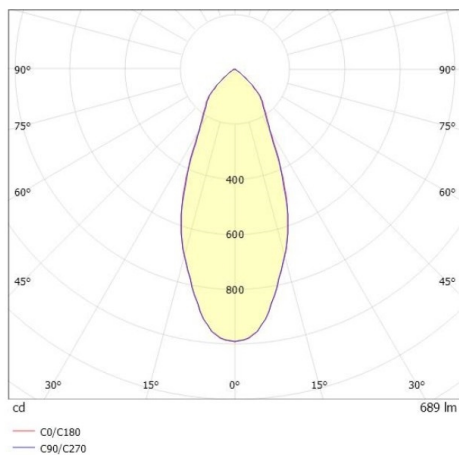

COZY

573-0100313006060

COZY DOWNLIGHT R RECESSED DOWNLIGHT made of aluminium, black, similar to RAL 9005, decor black,high-efficiently vacuum deposited synthetic reflector beam 38°, light output direct, UGR <22, without converter, dimmability: not dimmable, IP20

DRAWING

TECHNICAL DETAILS

Bulb type	LED 15W
Luminous flux [lm]	690
Colour temp. [K]	2700K
CRI	>90
UGR	<22
Optics	vacuum deposited synthetic reflector
Designer	Serge Cornelissen
Converter	without converter
Dimming	not dimmable
Light output	direct
Beam angle [°]	38°
Voltage [V]	24 VDC
Material	aluminium
Height [mm]	67
Diameter [mm]	120
Ceiling cutout [mm]	110
Ceiling thickness [mm]	1-25
Recess depth [mm]	97
IP protection class	IP20
Voltage class	protection cl. II
Shock resistance	IK06
Net weight [kg]	0,39
Colour lamp	black
RAL	9005
Colour decor	black
EAN-Number	9010506954685
Lifetime [h]	L80 B10 50 000
Energy efficiency cl.	E

LIGHT DISTRIBUTION CURVE

The values are rated values. Power and luminous flux are initially subject to a tolerance of +/- 10%. Colour temperature tolerance: +/- 150 K. The values apply to an ambient temperature of 25°C unless otherwise specified.