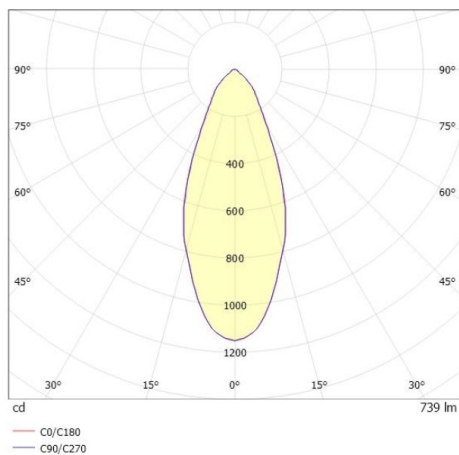

COZY

573-010031301b1b0

COZY DOWNLIGHT R RECESSED DOWNLIGHT made of aluminium, copper, similar to RAL 8004, decor copper,high-efficiently vacuum deposited synthetic reflector beam 38°, light output direct, UGR <22, without converter, dimmability: not dimmable, IP20

DRAWING

TECHNICAL DETAILS

Bulb type	LED 15W
Luminous flux [lm]	740
Colour temp. [K]	2700K
CRI	>90
UGR	<22
Optics	vacuum deposited synthetic reflector
Designer	Serge Cornelissen
Converter	without converter
Dimming	not dimmable
Light output	direct
Beam angle [°]	38°
Voltage [V]	24 VDC
Material	aluminium
Height [mm]	67
Diameter [mm]	120
Ceiling cutout [mm]	110
Ceiling thickness [mm]	1-25
Recess depth [mm]	97
IP protection class	IP20
Voltage class	protection cl. II
Shock resistance	IK06
Net weight [kg]	0,39
Colour lamp	copper
RAL	8004
Colour decor	copper
EAN-Number	9010506954708
Lifetime [h]	L80 B10 50 000
Energy efficiency cl.	E

LIGHT DISTRIBUTION CURVE

The values are rated values. Power and luminous flux are initially subject to a tolerance of +/- 10%. Colour temperature tolerance: +/- 150 K. The values apply to an ambient temperature of 25°C unless otherwise specified.