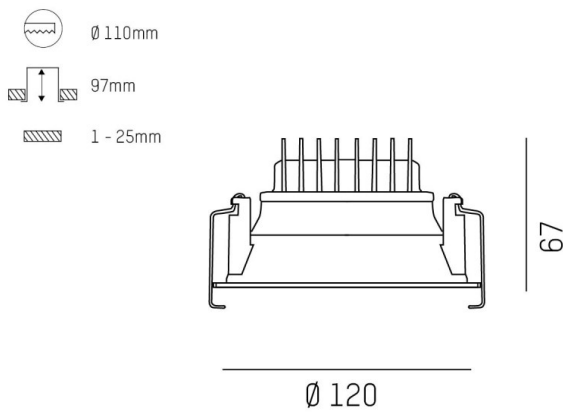

COZY

573-010031301b1b0

COZY DOWNLIGHT R RECESSED DOWNLIGHT made of aluminium, copper, similar to RAL 8004, decor copper,high-efficiently vacuum deposited synthetic reflector beam 38°, light output direct, UGR <22, without converter, dimmability: not dimmable, IP20

DRAWING

TECHNICAL DETAILS

Bulb type	LED 15W
Luminous flux [lm]	740
Colour temp. [K]	2700K
CRI	>90
UGR	<22
Optics	vacuum deposited synthetic reflector
Designer	Serge Cornelissen
Converter	without converter
Dimming	not dimmable
Light output	direct
Beam angle [°]	38°
Voltage [V]	24 VDC
Material	aluminium
Height [mm]	67
Diameter [mm]	120
Ceiling cutout [mm]	110
Ceiling thickness [mm]	1-25
Recess depth [mm]	97
IP protection class	IP20
Voltage class	protection cl. II
Shock resistance	IK06
Net weight [kg]	0,39
Colour lamp	copper
RAL	8004
Colour decor	copper
EAN-Number	9010506954708
Lifetime [h]	L80 B10 50 000
Energy efficiency cl.	E

LIGHT DISTRIBUTION CURVE

The values are rated values. Power and luminous flux are initially subject to a tolerance of +/- 10%. Colour temperature tolerance: +/- 150 K. The values apply to an ambient temperature of 25°C unless otherwise specified.