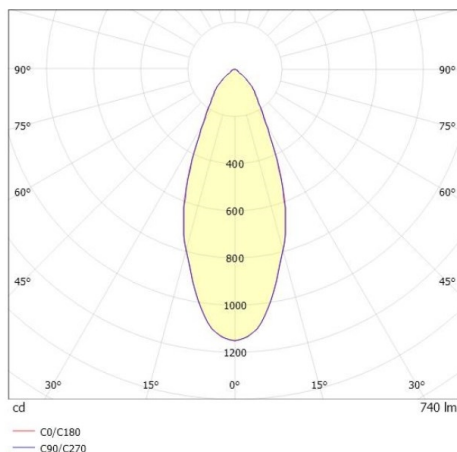

COZY

573-010031301b1bd

COZY DOWNLIGHT R RECESSED DOWNLIGHT made of aluminium, copper, similar to RAL 8004, decor copper,high-efficiently vacuum deposited synthetic reflector beam 38°, light output direct, UGR <22, without converter, dimmability: DALI, IP20

DRAWING

TECHNICAL DETAILS

Bulb type	LED 15W
Luminous flux [lm]	740
Colour temp. [K]	2700K
CRI	>90
UGR	<22
Optics	vacuum deposited synthetic reflector
Designer	Serge Cornelissen
Converter	without converter
Light output	direct
Beam angle [°]	38°
Voltage [V]	24 VDC
Material	aluminium
Height [mm]	67
Diameter [mm]	120
Ceiling cutout [mm]	110
Ceiling thickness [mm]	1-25
Recess depth [mm]	97
IP protection class	IP20
Voltage class	protection cl. II
Shock resistance	IK06
Net weight [kg]	0,42
Colour lamp	copper
RAL	8004
Colour decor	copper
EAN-Number	9010506955194
Lifetime [h]	L80 B10 50 000
Energy efficiency cl.	E

LIGHT DISTRIBUTION CURVE

The values are rated values. Power and luminous flux are initially subject to a tolerance of +/- 10%. Colour temperature tolerance: +/- 150 K. The values apply to an ambient temperature of 25°C unless otherwise specified.