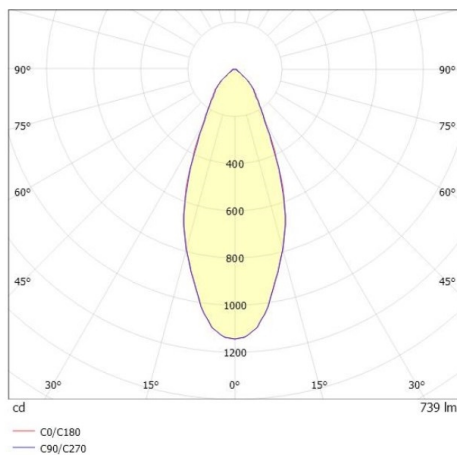

COZY

573-010031301d1d0

COZY DOWNLIGHT R RECESSED DOWNLIGHT made of aluminium, gold, similar to RAL 070 60 40, decor gold,high-efficiently vacuum deposited synthetic reflector beam 38°, light output direct, UGR <22, without converter, dimmability: not dimmable, IP20

DRAWING

TECHNICAL DETAILS

Bulb type	LED 15W
Luminous flux [lm]	740
Colour temp. [K]	2700K
CRI	>90
UGR	<22
Optics	vacuum deposited synthetic reflector
Designer	Serge Cornelissen
Converter	without converter
Dimming	not dimmable
Light output	direct
Beam angle [°]	38°
Voltage [V]	24 VDC
Material	aluminium
Height [mm]	67
Diameter [mm]	120
Ceiling cutout [mm]	110
Ceiling thickness [mm]	1-25
Recess depth [mm]	97
IP protection class	IP20
Voltage class	protection cl. II
Shock resistance	IK06
Net weight [kg]	0,39
Colour lamp	gold
RAL	070 60 40
Colour decor	gold
EAN-Number	9010506954692
Lifetime [h]	L80 B10 50 000
Energy efficiency cl.	E

LIGHT DISTRIBUTION CURVE

The values are rated values. Power and luminous flux are initially subject to a tolerance of +/- 10%. Colour temperature tolerance: +/- 150 K. The values apply to an ambient temperature of 25°C unless otherwise specified.