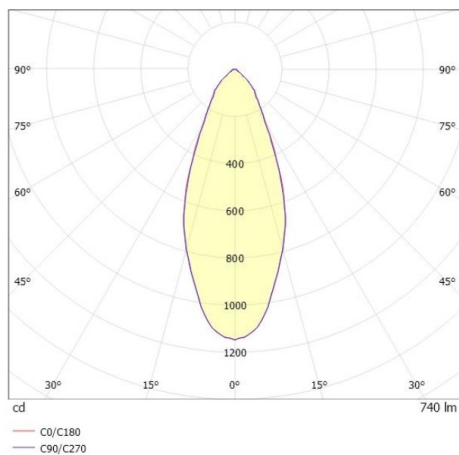

COZY

573-010031301d1dd

COZY DOWNLIGHT R RECESSED DOWNLIGHT made of aluminium, gold, similar to RAL 070 60 40, decor gold,high-efficiently vacuum deposited synthetic reflector beam 38°, light output direct, UGR <22, without converter, dimmability: DALI, IP20

DRAWING

TECHNICAL DETAILS

Bulb type	LED 15W
Luminous flux [lm]	740
Colour temp. [K]	2700K
CRI	>90
UGR	<22
Optics	vacuum deposited synthetic reflector
Designer	Serge Cornelissen
Converter	without converter
Light output	direct
Beam angle [°]	38°
Voltage [V]	24 VDC
Material	aluminium
Height [mm]	67
Diameter [mm]	120
Ceiling cutout [mm]	110
Ceiling thickness [mm]	1-25
Recess depth [mm]	97
IP protection class	IP20
Voltage class	protection cl. II
Shock resistance	IK06
Net weight [kg]	0,42
Colour lamp	gold
RAL	070 60 40
Colour decor	gold
EAN-Number	9010506955163
Lifetime [h]	L80 B10 50 000
Energy efficiency cl.	E

LIGHT DISTRIBUTION CURVE

The values are rated values. Power and luminous flux are initially subject to a tolerance of +/- 10%. Colour temperature tolerance: +/- 150 K. The values apply to an ambient temperature of 25°C unless otherwise specified.