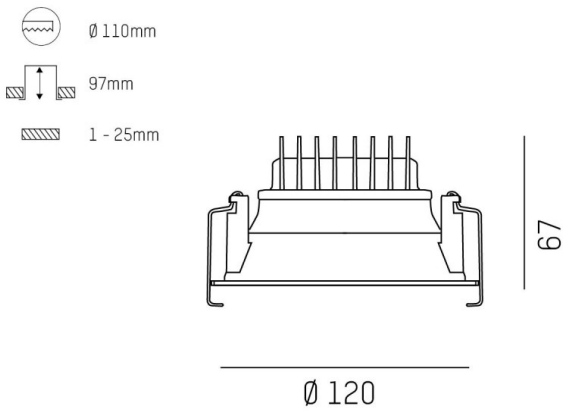

COZY

573-0100314005050

COZY DOWNLIGHT R RECESSED DOWNLIGHT made of aluminium, white, similar to RAL 9016, decor white, high-efficiently vacuum deposited synthetic reflector beam 38°, light output direct, UGR <25, without converter, dimmability: not dimmable, IP20

DRAWING

TECHNICAL DETAILS

Bulb type	LED 15W
Luminous flux [lm]	990
Colour temp. [K]	4000K
CRI	>90
UGR	<25
Optics	vacuum deposited synthetic reflector
Designer	Serge Cornelissen
Converter	without converter
Dimming	not dimmable
Light output	direct
Beam angle [°]	38°
Voltage [V]	24 VDC
Material	aluminium
Height [mm]	67
Diameter [mm]	120
Ceiling cutout [mm]	110
Ceiling thickness [mm]	1-25
Recess depth [mm]	97
IP protection class	IP20
Voltage class	protection cl. II
Shock resistance	IK06
Net weight [kg]	0,38
Colour lamp	white
RAL	9016
Colour decor	white
EAN-Number	9010506954715
Lifetime [h]	L80 B10 50 000
Energy efficiency cl.	E

LIGHT DISTRIBUTION CURVE

The values are rated values. Power and luminous flux are initially subject to a tolerance of +/- 10%. Colour temperature tolerance: +/- 150 K. The values apply to an ambient temperature of 25°C unless otherwise specified.