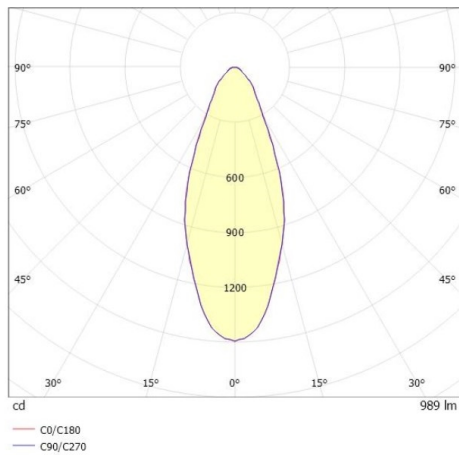

COZY

573-0100314005050

COZY DOWNLIGHT R RECESSED DOWNLIGHT made of aluminium, white, similar to RAL 9016, decor white, high-efficiently vacuum deposited synthetic reflector beam 38°, light output direct, UGR <25, without converter, dimmability: not dimmable, IP20

DRAWING

TECHNICAL DETAILS

Bulb type	LED 15W
Luminous flux [lm]	990
Colour temp. [K]	4000K
CRI	>90
UGR	<25
Optics	vacuum deposited synthetic reflector
Designer	Serge Cornelissen
Converter	without converter
Dimming	not dimmable
Light output	direct
Beam angle [°]	38°
Voltage [V]	24 VDC
Material	aluminium
Height [mm]	67
Diameter [mm]	120
Ceiling cutout [mm]	110
Ceiling thickness [mm]	1-25
Recess depth [mm]	97
IP protection class	IP20
Voltage class	protection cl. II
Shock resistance	IK06
Net weight [kg]	0,38
Colour lamp	white
RAL	9016
Colour decor	white
EAN-Number	9010506954715
Lifetime [h]	L80 B10 50 000
Energy efficiency cl.	E

LIGHT DISTRIBUTION CURVE

The values are rated values. Power and luminous flux are initially subject to a tolerance of +/- 10%. Colour temperature tolerance: +/- 150 K. The values apply to an ambient temperature of 25°C unless otherwise specified.