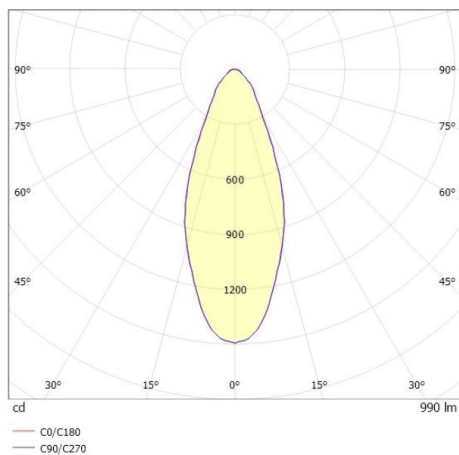

COZY

573-010031400505d

COZY DOWNLIGHT R RECESSED DOWNLIGHT made of aluminium, white, similar to RAL 9016, decor white, high-efficiently vacuum deposited synthetic reflector beam 38°, light output direct, UGR <25, without converter, dimmability: DALI, IP20

DRAWING

TECHNICAL DETAILS

Bulb type	LED 15W
Luminous flux [lm]	990
Colour temp. [K]	4000K
CRI	>90
UGR	<25
Optics	vacuum deposited synthetic reflector
Designer	Serge Cornelissen
Converter	without converter
Light output	direct
Beam angle [°]	38°
Voltage [V]	24 VDC
Material	aluminium
Height [mm]	67
Diameter [mm]	120
Ceiling cutout [mm]	110
Ceiling thickness [mm]	1-25
Recess depth [mm]	97
IP protection class	IP20
Voltage class	protection cl. II
Shock resistance	IK06
Net weight [kg]	0,41
Colour lamp	white
RAL	9016
Colour decor	white
EAN-Number	9010506955200
Lifetime [h]	L80 B10 50 000
Energy efficiency cl.	E

LIGHT DISTRIBUTION CURVE

The values are rated values. Power and luminous flux are initially subject to a tolerance of +/- 10%. Colour temperature tolerance: +/- 150 K. The values apply to an ambient temperature of 25°C unless otherwise specified.