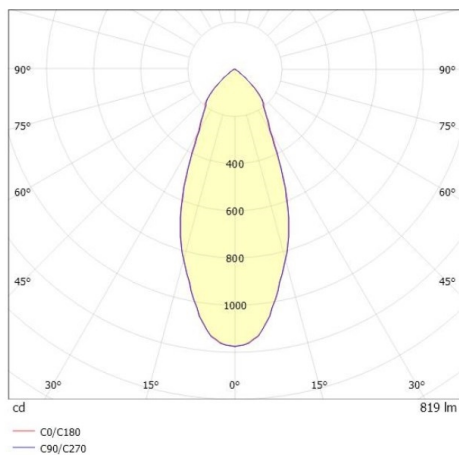

COZY

573-0100314006060

COZY DOWNLIGHT R RECESSED DOWNLIGHT made of aluminium, black, similar to RAL 9005, decor black, high-efficiently vacuum deposited synthetic reflector beam 38°, light output direct, UGR <22, without converter, dimmability: not dimmable, IP20

DRAWING

TECHNICAL DETAILS

Bulb type	LED 15W
Luminous flux [lm]	820
Colour temp. [K]	4000K
CRI	>90
UGR	<22
Optics	vacuum deposited synthetic reflector
Designer	Serge Cornelissen
Converter	without converter
Dimming	not dimmable
Light output	direct
Beam angle [°]	38°
Voltage [V]	24 VDC
Material	aluminium
Height [mm]	67
Diameter [mm]	120
Ceiling cutout [mm]	110
Ceiling thickness [mm]	1-25
Recess depth [mm]	97
IP protection class	IP20
Voltage class	protection cl. II
Shock resistance	IK06
Net weight [kg]	0,39
Colour lamp	black
RAL	9005
Colour decor	black
EAN-Number	9010506954722
Lifetime [h]	L80 B10 50 000
Energy efficiency cl.	E

LIGHT DISTRIBUTION CURVE

The values are rated values. Power and luminous flux are initially subject to a tolerance of +/- 10%. Colour temperature tolerance: +/- 150 K. The values apply to an ambient temperature of 25°C unless otherwise specified.