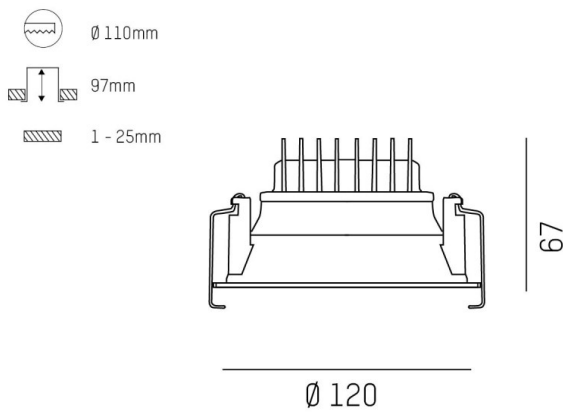

COZY

573-0100314006060

COZY DOWNLIGHT R RECESSED DOWNLIGHT made of aluminium, black, similar to RAL 9005, decor black, high-efficiently vacuum deposited synthetic reflector beam 38°, light output direct, UGR <22, without converter, dimmability: not dimmable, IP20

DRAWING

TECHNICAL DETAILS

Bulb type	LED 15W
Luminous flux [lm]	820
Colour temp. [K]	4000K
CRI	>90
UGR	<22
Optics	vacuum deposited synthetic reflector
Designer	Serge Cornelissen
Converter	without converter
Dimming	not dimmable
Light output	direct
Beam angle [°]	38°
Voltage [V]	24 VDC
Material	aluminium
Height [mm]	67
Diameter [mm]	120
Ceiling cutout [mm]	110
Ceiling thickness [mm]	1-25
Recess depth [mm]	97
IP protection class	IP20
Voltage class	protection cl. II
Shock resistance	IK06
Net weight [kg]	0,39
Colour lamp	black
RAL	9005
Colour decor	black
EAN-Number	9010506954722
Lifetime [h]	L80 B10 50 000
Energy efficiency cl.	E

LIGHT DISTRIBUTION CURVE

The values are rated values. Power and luminous flux are initially subject to a tolerance of +/- 10%. Colour temperature tolerance: +/- 150 K. The values apply to an ambient temperature of 25°C unless otherwise specified.