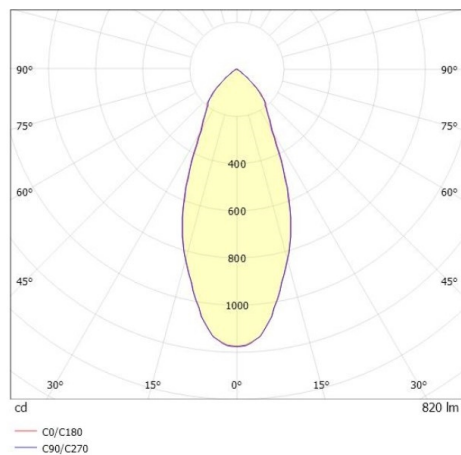

COZY

573-010031400606d

COZY DOWNLIGHT R RECESSED DOWNLIGHT made of aluminium, black, similar to RAL 9005, decor black,high-efficiently vacuum deposited synthetic reflector beam 38°, light output direct, UGR <22, without converter, dimmability: DALI, IP20

DRAWING

TECHNICAL DETAILS

Bulb type	LED 15W
Luminous flux [lm]	820
Colour temp. [K]	4000K
CRI	>90
UGR	<22
Optics	vacuum deposited synthetic reflector
Designer	Serge Cornelissen
Converter	without converter
Light output	direct
Beam angle [°]	38°
Voltage [V]	24 VDC
Material	aluminium
Height [mm]	67
Diameter [mm]	120
Ceiling cutout [mm]	110
Ceiling thickness [mm]	1-25
Recess depth [mm]	97
IP protection class	IP20
Voltage class	protection cl. II
Shock resistance	IK06
Net weight [kg]	0,43
Colour lamp	black
RAL	9005
Colour decor	black
EAN-Number	9010506955217
Lifetime [h]	L80 B10 50 000
Energy efficiency cl.	E

LIGHT DISTRIBUTION CURVE

The values are rated values. Power and luminous flux are initially subject to a tolerance of +/- 10%. Colour temperature tolerance: +/- 150 K. The values apply to an ambient temperature of 25°C unless otherwise specified.