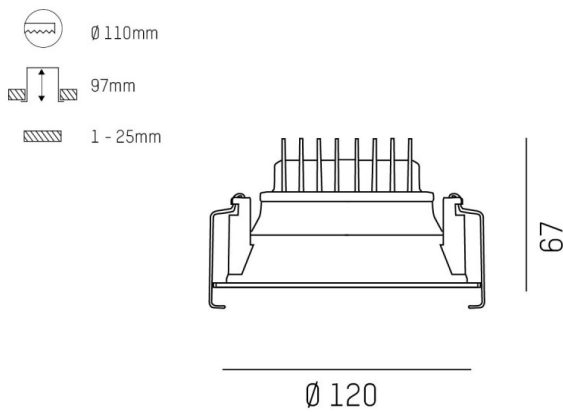

COZY

573-010031400606d

COZY DOWNLIGHT R RECESSED DOWNLIGHT made of aluminium, black, similar to RAL 9005, decor black,high-efficiently vacuum deposited synthetic reflector beam 38°, light output direct, UGR <22, without converter, dimmability: DALI, IP20

DRAWING

TECHNICAL DETAILS

Bulb type	LED 15W
Luminous flux [lm]	820
Colour temp. [K]	4000K
CRI	>90
UGR	<22
Optics	vacuum deposited synthetic reflector
Designer	Serge Cornelissen
Converter	without converter
Light output	direct
Beam angle [°]	38°
Voltage [V]	24 VDC
Material	aluminium
Height [mm]	67
Diameter [mm]	120
Ceiling cutout [mm]	110
Ceiling thickness [mm]	1-25
Recess depth [mm]	97
IP protection class	IP20
Voltage class	protection cl. II
Shock resistance	IK06
Net weight [kg]	0,43
Colour lamp	black
RAL	9005
Colour decor	black
EAN-Number	9010506955217
Lifetime [h]	L80 B10 50 000
Energy efficiency cl.	E

LIGHT DISTRIBUTION CURVE

The values are rated values. Power and luminous flux are initially subject to a tolerance of +/- 10%. Colour temperature tolerance: +/- 150 K. The values apply to an ambient temperature of 25°C unless otherwise specified.