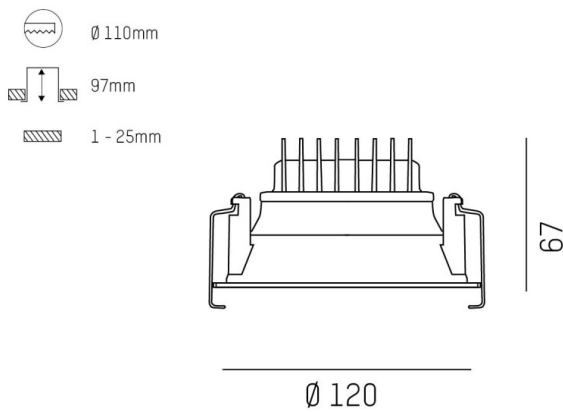

COZY

573-010031401b1b0

COZY DOWNLIGHT R RECESSED DOWNLIGHT made of aluminium, copper, similar to RAL 8004, decor copper, high-efficiently vacuum deposited synthetic reflector beam 38°, light output direct, UGR <22, without converter, dimmability: not dimmable, IP20

DRAWING

TECHNICAL DETAILS

Bulb type	LED 15W
Luminous flux [lm]	880
Colour temp. [K]	4000K
CRI	>90
UGR	<22
Optics	vacuum deposited synthetic reflector
Designer	Serge Cornelissen
Converter	without converter
Dimming	not dimmable
Light output	direct
Beam angle [°]	38°
Voltage [V]	24 VDC
Material	aluminium
Height [mm]	67
Diameter [mm]	120
Ceiling cutout [mm]	110
Ceiling thickness [mm]	1-25
Recess depth [mm]	97
IP protection class	IP20
Voltage class	protection cl. II
Shock resistance	IK06
Net weight [kg]	0,39
Colour lamp	copper
RAL	8004
Colour decor	copper
EAN-Number	9010506954746
Lifetime [h]	L80 B10 50 000
Energy efficiency cl.	E

LIGHT DISTRIBUTION CURVE

The values are rated values. Power and luminous flux are initially subject to a tolerance of +/- 10%. Colour temperature tolerance: +/- 150 K. The values apply to an ambient temperature of 25°C unless otherwise specified.