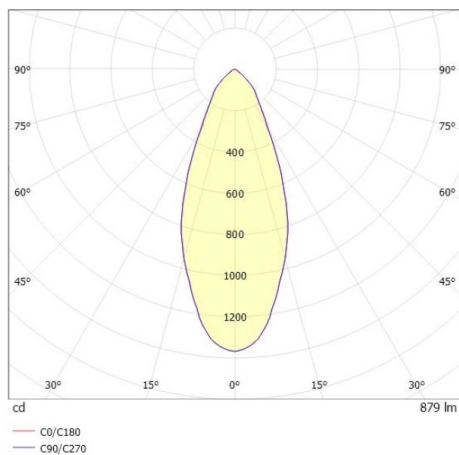

COZY

573-010031401b1b0

COZY DOWNLIGHT R RECESSED DOWNLIGHT made of aluminium, copper, similar to RAL 8004, decor copper, high-efficiently vacuum deposited synthetic reflector beam 38°, light output direct, UGR <22, without converter, dimmability: not dimmable, IP20

DRAWING

TECHNICAL DETAILS

Bulb type	LED 15W
Luminous flux [lm]	880
Colour temp. [K]	4000K
CRI	>90
UGR	<22
Optics	vacuum deposited synthetic reflector
Designer	Serge Cornelissen
Converter	without converter
Dimming	not dimmable
Light output	direct
Beam angle [°]	38°
Voltage [V]	24 VDC
Material	aluminium
Height [mm]	67
Diameter [mm]	120
Ceiling cutout [mm]	110
Ceiling thickness [mm]	1-25
Recess depth [mm]	97
IP protection class	IP20
Voltage class	protection cl. II
Shock resistance	IK06
Net weight [kg]	0,39
Colour lamp	copper
RAL	8004
Colour decor	copper
EAN-Number	9010506954746
Lifetime [h]	L80 B10 50 000
Energy efficiency cl.	E

LIGHT DISTRIBUTION CURVE

The values are rated values. Power and luminous flux are initially subject to a tolerance of +/- 10%. Colour temperature tolerance: +/- 150 K. The values apply to an ambient temperature of 25°C unless otherwise specified.