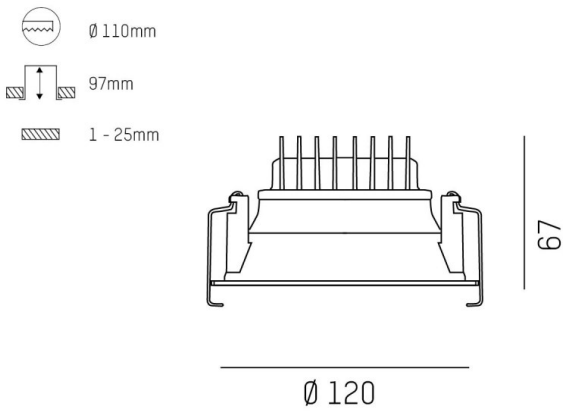

COZY

573-010031401b1bd

COZY DOWNLIGHT R RECESSED DOWNLIGHT made of aluminium, copper, similar to RAL 8004, decor copper,high-efficiently vacuum deposited synthetic reflector beam 38°, light output direct, UGR <22, without converter, dimmability: DALI, IP20

DRAWING

TECHNICAL DETAILS

Bulb type	LED 15W
Luminous flux [lm]	880
Colour temp. [K]	4000K
CRI	>90
UGR	<22
Optics	vacuum deposited synthetic reflector
Designer	Serge Cornelissen
Converter	without converter
Light output	direct
Beam angle [°]	38°
Voltage [V]	24 VDC
Material	aluminium
Height [mm]	67
Diameter [mm]	120
Ceiling cutout [mm]	110
Ceiling thickness [mm]	1-25
Recess depth [mm]	97
IP protection class	IP20
Voltage class	protection cl. II
Shock resistance	IK06
Net weight [kg]	0,42
Colour lamp	copper
RAL	8004
Colour decor	copper
EAN-Number	9010506955248
Lifetime [h]	L80 B10 50 000
Energy efficiency cl.	E

LIGHT DISTRIBUTION CURVE

The values are rated values. Power and luminous flux are initially subject to a tolerance of +/- 10%. Colour temperature tolerance: +/- 150 K. The values apply to an ambient temperature of 25°C unless otherwise specified.