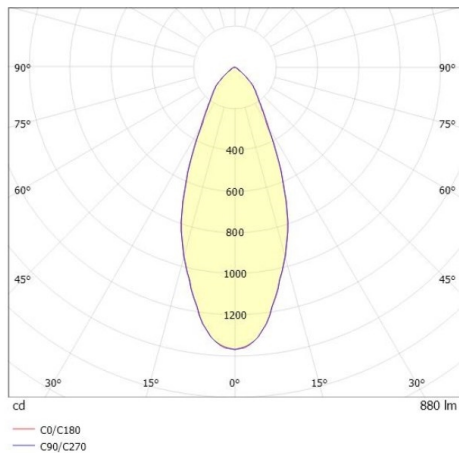

COZY

573-010031401b1bd

COZY DOWNLIGHT R RECESSED DOWNLIGHT made of aluminium, copper, similar to RAL 8004, decor copper,high-efficiently vacuum deposited synthetic reflector beam 38°, light output direct, UGR <22, without converter, dimmability: DALI, IP20

DRAWING

TECHNICAL DETAILS

Bulb type	LED 15W
Luminous flux [lm]	880
Colour temp. [K]	4000K
CRI	>90
UGR	<22
Optics	vacuum deposited synthetic reflector
Designer	Serge Cornelissen
Converter	without converter
Light output	direct
Beam angle [°]	38°
Voltage [V]	24 VDC
Material	aluminium
Height [mm]	67
Diameter [mm]	120
Ceiling cutout [mm]	110
Ceiling thickness [mm]	1-25
Recess depth [mm]	97
IP protection class	IP20
Voltage class	protection cl. II
Shock resistance	IK06
Net weight [kg]	0,42
Colour lamp	copper
RAL	8004
Colour decor	copper
EAN-Number	9010506955248
Lifetime [h]	L80 B10 50 000
Energy efficiency cl.	E

LIGHT DISTRIBUTION CURVE

The values are rated values. Power and luminous flux are initially subject to a tolerance of +/- 10%. Colour temperature tolerance: +/- 150 K. The values apply to an ambient temperature of 25°C unless otherwise specified.