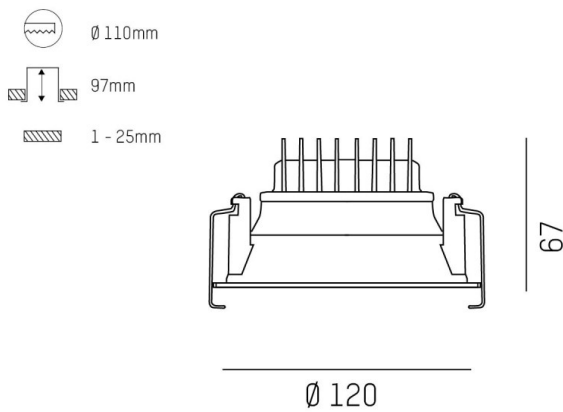

COZY

573-010031401d1d0

COZY DOWNLIGHT R RECESSED DOWNLIGHT made of aluminium, gold, similar to RAL 070 60 40, decor gold,high-efficiently vacuum deposited synthetic reflector beam 38°, light output direct, UGR <22, without converter, dimmability: not dimmable, IP20

DRAWING

TECHNICAL DETAILS

Bulb type	LED 15W
Luminous flux [lm]	880
Colour temp. [K]	4000K
CRI	>90
UGR	<22
Optics	vacuum deposited synthetic reflector
Designer	Serge Cornelissen
Converter	without converter
Dimming	not dimmable
Light output	direct
Beam angle [°]	38°
Voltage [V]	24 VDC
Material	aluminium
Height [mm]	67
Diameter [mm]	120
Ceiling cutout [mm]	110
Ceiling thickness [mm]	1-25
Recess depth [mm]	97
IP protection class	IP20
Voltage class	protection cl. II
Shock resistance	IK06
Net weight [kg]	0,39
Colour lamp	gold
RAL	070 60 40
Colour decor	gold
EAN-Number	9010506954739
Lifetime [h]	L80 B10 50 000
Energy efficiency cl.	E

LIGHT DISTRIBUTION CURVE

The values are rated values. Power and luminous flux are initially subject to a tolerance of +/- 10%. Colour temperature tolerance: +/- 150 K. The values apply to an ambient temperature of 25°C unless otherwise specified.