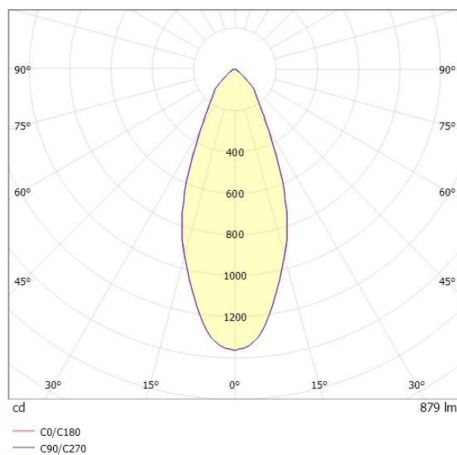

COZY

573-010031401d1d0

COZY DOWNLIGHT R RECESSED DOWNLIGHT made of aluminium, gold, similar to RAL 070 60 40, decor gold,high-efficiently vacuum deposited synthetic reflector beam 38°, light output direct, UGR <22, without converter, dimmability: not dimmable, IP20

DRAWING

TECHNICAL DETAILS

Bulb type	LED 15W
Luminous flux [lm]	880
Colour temp. [K]	4000K
CRI	>90
UGR	<22
Optics	vacuum deposited synthetic reflector
Designer	Serge Cornelissen
Converter	without converter
Dimming	not dimmable
Light output	direct
Beam angle [°]	38°
Voltage [V]	24 VDC
Material	aluminium
Height [mm]	67
Diameter [mm]	120
Ceiling cutout [mm]	110
Ceiling thickness [mm]	1-25
Recess depth [mm]	97
IP protection class	IP20
Voltage class	protection cl. II
Shock resistance	IK06
Net weight [kg]	0,39
Colour lamp	gold
RAL	070 60 40
Colour decor	gold
EAN-Number	9010506954739
Lifetime [h]	L80 B10 50 000
Energy efficiency cl.	E

LIGHT DISTRIBUTION CURVE

The values are rated values. Power and luminous flux are initially subject to a tolerance of +/- 10%. Colour temperature tolerance: +/- 150 K. The values apply to an ambient temperature of 25°C unless otherwise specified.