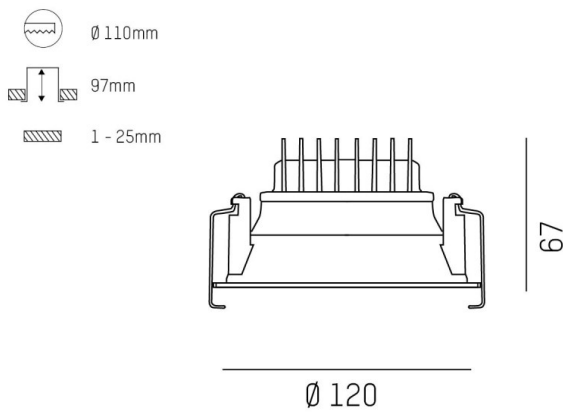

COZY

573-010031401d1dd

COZY DOWNLIGHT R RECESSED DOWNLIGHT made of aluminium, gold, similar to RAL 070 60 40, decor gold,high-efficiently vacuum deposited synthetic reflector beam 38°, light output direct, UGR <22, without converter, dimmability: DALI, IP20

DRAWING

TECHNICAL DETAILS

Bulb type	LED 15W
Luminous flux [lm]	880
Colour temp. [K]	4000K
CRI	>90
UGR	<22
Optics	vacuum deposited synthetic reflector
Designer	Serge Cornelissen
Converter	without converter
Light output	direct
Beam angle [°]	38°
Voltage [V]	24 VDC
Material	aluminium
Height [mm]	67
Diameter [mm]	120
Ceiling cutout [mm]	110
Ceiling thickness [mm]	1-25
Recess depth [mm]	97
IP protection class	IP20
Voltage class	protection cl. II
Shock resistance	IK06
Net weight [kg]	0,42
Colour lamp	gold
RAL	070 60 40
Colour decor	gold
EAN-Number	9010506955224
Lifetime [h]	L80 B10 50 000
Energy efficiency cl.	E

LIGHT DISTRIBUTION CURVE

The values are rated values. Power and luminous flux are initially subject to a tolerance of +/- 10%. Colour temperature tolerance: +/- 150 K. The values apply to an ambient temperature of 25°C unless otherwise specified.