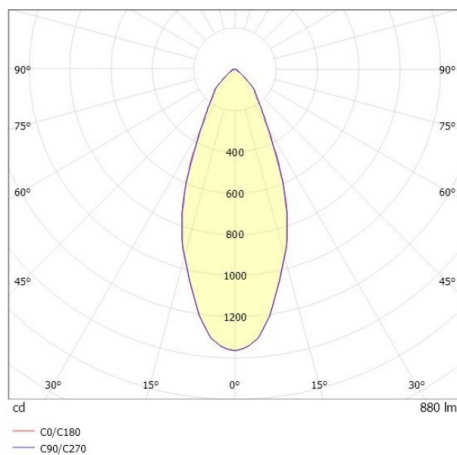

COZY

573-010031401d1dd

COZY DOWNLIGHT R RECESSED DOWNLIGHT made of aluminium, gold, similar to RAL 070 60 40, decor gold,high-efficiently vacuum deposited synthetic reflector beam 38°, light output direct, UGR <22, without converter, dimmability: DALI, IP20

DRAWING

TECHNICAL DETAILS

Bulb type	LED 15W
Luminous flux [lm]	880
Colour temp. [K]	4000K
CRI	>90
UGR	<22
Optics	vacuum deposited synthetic reflector
Designer	Serge Cornelissen
Converter	without converter
Light output	direct
Beam angle [°]	38°
Voltage [V]	24 VDC
Material	aluminium
Height [mm]	67
Diameter [mm]	120
Ceiling cutout [mm]	110
Ceiling thickness [mm]	1-25
Recess depth [mm]	97
IP protection class	IP20
Voltage class	protection cl. II
Shock resistance	IK06
Net weight [kg]	0,42
Colour lamp	gold
RAL	070 60 40
Colour decor	gold
EAN-Number	9010506955224
Lifetime [h]	L80 B10 50 000
Energy efficiency cl.	E

LIGHT DISTRIBUTION CURVE

The values are rated values. Power and luminous flux are initially subject to a tolerance of +/- 10%. Colour temperature tolerance: +/- 150 K. The values apply to an ambient temperature of 25°C unless otherwise specified.