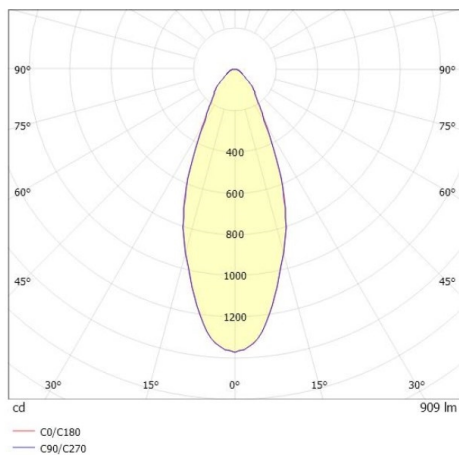

COZY

573-0100319005050

COZY DOWNLIGHT R RECESSED DOWNLIGHT made of aluminium, white, similar to RAL 9016, decor white, high-efficiently vacuum deposited synthetic reflector beam 38°, light output direct, UGR <25, without converter, dimmability: not dimmable, IP20

DRAWING

TECHNICAL DETAILS

Bulb type	LED 15W
Luminous flux [lm]	910
Colour temp. [K]	3000K
CRI	>90
UGR	<25
Optics	vacuum deposited synthetic reflector
Designer	Serge Cornelissen
Converter	without converter
Dimming	not dimmable
Light output	direct
Beam angle [°]	38°
Voltage [V]	24 VDC
Material	aluminium
Height [mm]	67
Diameter [mm]	120
Ceiling cutout [mm]	110
Ceiling thickness [mm]	1-25
Recess depth [mm]	97
IP protection class	IP20
Voltage class	protection cl. II
Shock resistance	IK06
Net weight [kg]	0,38
Colour lamp	white
RAL	9016
Colour decor	white
EAN-Number	9010506953442
Lifetime [h]	L80 B10 50 000
Energy efficiency cl.	E

LIGHT DISTRIBUTION CURVE

The values are rated values. Power and luminous flux are initially subject to a tolerance of +/- 10%. Colour temperature tolerance: +/- 150 K. The values apply to an ambient temperature of 25°C unless otherwise specified.