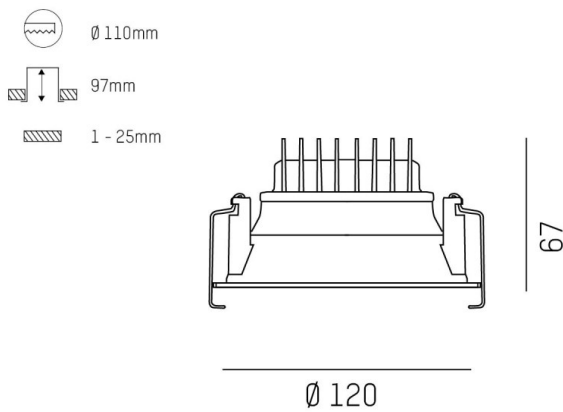

COZY

573-0100319005050

COZY DOWNLIGHT R RECESSED DOWNLIGHT made of aluminium, white, similar to RAL 9016, decor white, high-efficiently vacuum deposited synthetic reflector beam 38°, light output direct, UGR <25, without converter, dimmability: not dimmable, IP20

DRAWING

TECHNICAL DETAILS

Bulb type	LED 15W
Luminous flux [lm]	910
Colour temp. [K]	3000K
CRI	>90
UGR	<25
Optics	vacuum deposited synthetic reflector
Designer	Serge Cornelissen
Converter	without converter
Dimming	not dimmable
Light output	direct
Beam angle [°]	38°
Voltage [V]	24 VDC
Material	aluminium
Height [mm]	67
Diameter [mm]	120
Ceiling cutout [mm]	110
Ceiling thickness [mm]	1-25
Recess depth [mm]	97
IP protection class	IP20
Voltage class	protection cl. II
Shock resistance	IK06
Net weight [kg]	0,38
Colour lamp	white
RAL	9016
Colour decor	white
EAN-Number	9010506953442
Lifetime [h]	L80 B10 50 000
Energy efficiency cl.	E

LIGHT DISTRIBUTION CURVE

The values are rated values. Power and luminous flux are initially subject to a tolerance of +/- 10%. Colour temperature tolerance: +/- 150 K. The values apply to an ambient temperature of 25°C unless otherwise specified.