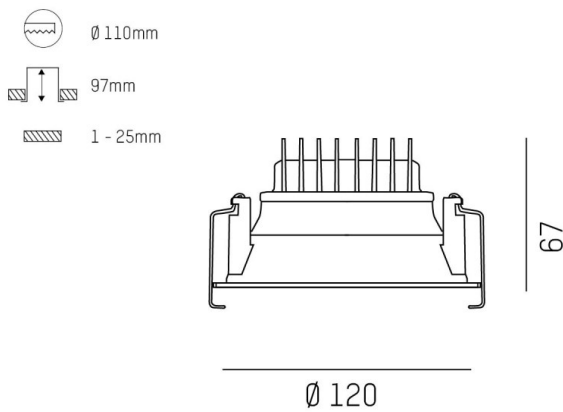

COZY

573-010031900505d

COZY DOWNLIGHT R RECESSED DOWNLIGHT made of aluminium, white, similar to RAL 9016, decor white, high-efficiently vacuum deposited synthetic reflector beam 38°, light output direct, UGR <25, without converter, dimmability: DALI, IP20

DRAWING

TECHNICAL DETAILS

Bulb type	LED 15W
Luminous flux [lm]	910
Colour temp. [K]	3000K
CRI	>90
UGR	<25
Optics	vacuum deposited synthetic reflector
Designer	Serge Cornelissen
Converter	without converter
Light output	direct
Beam angle [°]	38°
Voltage [V]	24 VDC
Material	aluminium
Height [mm]	67
Diameter [mm]	120
Ceiling cutout [mm]	110
Ceiling thickness [mm]	1-25
Recess depth [mm]	97
IP protection class	IP20
Voltage class	protection cl. II
Shock resistance	IK06
Net weight [kg]	0,41
Colour lamp	white
RAL	9016
Colour decor	white
EAN-Number	9010506955101
Lifetime [h]	L80 B10 50 000
Energy efficiency cl.	E

LIGHT DISTRIBUTION CURVE

The values are rated values. Power and luminous flux are initially subject to a tolerance of +/- 10%. Colour temperature tolerance: +/- 150 K. The values apply to an ambient temperature of 25°C unless otherwise specified.