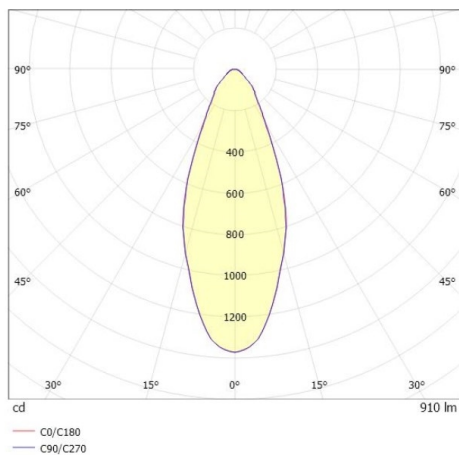

COZY

573-010031900505d

COZY DOWNLIGHT R RECESSED DOWNLIGHT made of aluminium, white, similar to RAL 9016, decor white, high-efficiently vacuum deposited synthetic reflector beam 38°, light output direct, UGR <25, without converter, dimmability: DALI, IP20

DRAWING

TECHNICAL DETAILS

Bulb type	LED 15W
Luminous flux [lm]	910
Colour temp. [K]	3000K
CRI	>90
UGR	<25
Optics	vacuum deposited synthetic reflector
Designer	Serge Cornelissen
Converter	without converter
Light output	direct
Beam angle [°]	38°
Voltage [V]	24 VDC
Material	aluminium
Height [mm]	67
Diameter [mm]	120
Ceiling cutout [mm]	110
Ceiling thickness [mm]	1-25
Recess depth [mm]	97
IP protection class	IP20
Voltage class	protection cl. II
Shock resistance	IK06
Net weight [kg]	0,41
Colour lamp	white
RAL	9016
Colour decor	white
EAN-Number	9010506955101
Lifetime [h]	L80 B10 50 000
Energy efficiency cl.	E

LIGHT DISTRIBUTION CURVE

The values are rated values. Power and luminous flux are initially subject to a tolerance of +/- 10%. Colour temperature tolerance: +/- 150 K. The values apply to an ambient temperature of 25°C unless otherwise specified.