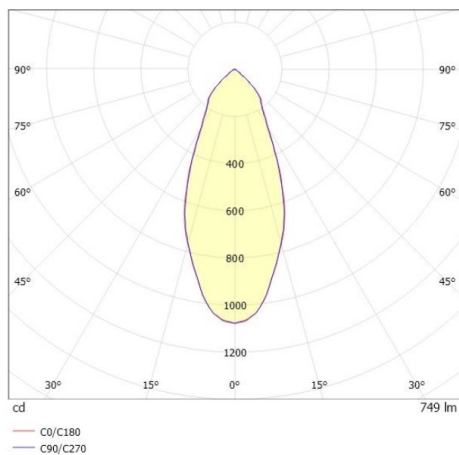

COZY

573-0100319006060

COZY DOWNLIGHT R RECESSED DOWNLIGHT made of aluminium, black, similar to RAL 9005, decor black,high-efficiently vacuum deposited synthetic reflector beam 38°, light output direct, UGR <22, without converter, dimmability: not dimmable, IP20

DRAWING

TECHNICAL DETAILS

Bulb type	LED 15W
Luminous flux [lm]	750
Colour temp. [K]	3000K
CRI	>90
UGR	<22
Optics	vacuum deposited synthetic reflector
Designer	Serge Cornelissen
Converter	without converter
Dimming	not dimmable
Light output	direct
Beam angle [°]	38°
Voltage [V]	24 VDC
Material	aluminium
Height [mm]	67
Diameter [mm]	120
Ceiling cutout [mm]	110
Ceiling thickness [mm]	1-25
Recess depth [mm]	97
IP protection class	IP20
Voltage class	protection cl. II
Shock resistance	IK06
Net weight [kg]	0,39
Colour lamp	black
RAL	9005
Colour decor	black
EAN-Number	9010506953473
Lifetime [h]	L80 B10 50 000
Energy efficiency cl.	E

LIGHT DISTRIBUTION CURVE

The values are rated values. Power and luminous flux are initially subject to a tolerance of +/- 10%. Colour temperature tolerance: +/- 150 K. The values apply to an ambient temperature of 25°C unless otherwise specified.