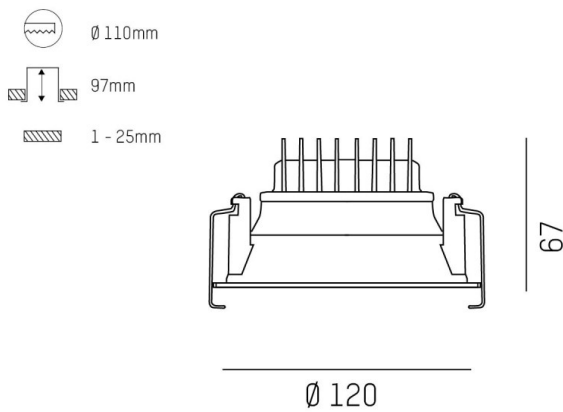

COZY

573-010031900606d

COZY DOWNLIGHT R RECESSED DOWNLIGHT made of aluminium, black, similar to RAL 9005, decor black,high-efficiently vacuum deposited synthetic reflector beam 38°, light output direct, UGR <22, without converter, dimmability: DALI, IP20

DRAWING

TECHNICAL DETAILS

Bulb type	LED 15W
Luminous flux [lm]	750
Colour temp. [K]	3000K
CRI	>90
UGR	<22
Optics	vacuum deposited synthetic reflector
Designer	Serge Cornelissen
Converter	without converter
Light output	direct
Beam angle [°]	38°
Voltage [V]	24 VDC
Material	aluminium
Height [mm]	67
Diameter [mm]	120
Ceiling cutout [mm]	110
Ceiling thickness [mm]	1-25
Recess depth [mm]	97
IP protection class	IP20
Voltage class	protection cl. II
Shock resistance	IK06
Net weight [kg]	0,43
Colour lamp	black
RAL	9005
Colour decor	black
EAN-Number	9010506955118
Lifetime [h]	L80 B10 50 000
Energy efficiency cl.	E

LIGHT DISTRIBUTION CURVE

The values are rated values. Power and luminous flux are initially subject to a tolerance of +/- 10%. Colour temperature tolerance: +/- 150 K. The values apply to an ambient temperature of 25°C unless otherwise specified.