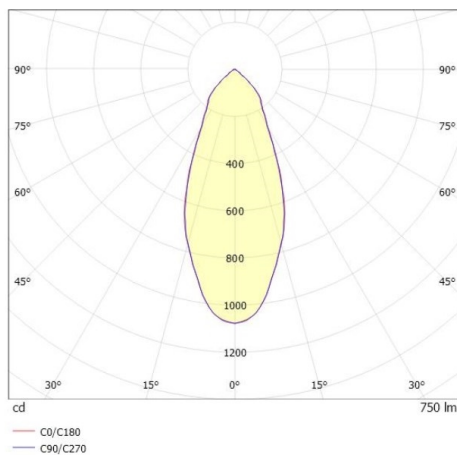

COZY

573-010031900606d

COZY DOWNLIGHT R RECESSED DOWNLIGHT made of aluminium, black, similar to RAL 9005, decor black,high-efficiently vacuum deposited synthetic reflector beam 38°, light output direct, UGR <22, without converter, dimmability: DALI, IP20

DRAWING

TECHNICAL DETAILS

Bulb type	LED 15W
Luminous flux [lm]	750
Colour temp. [K]	3000K
CRI	>90
UGR	<22
Optics	vacuum deposited synthetic reflector
Designer	Serge Cornelissen
Converter	without converter
Light output	direct
Beam angle [°]	38°
Voltage [V]	24 VDC
Material	aluminium
Height [mm]	67
Diameter [mm]	120
Ceiling cutout [mm]	110
Ceiling thickness [mm]	1-25
Recess depth [mm]	97
IP protection class	IP20
Voltage class	protection cl. II
Shock resistance	IK06
Net weight [kg]	0,43
Colour lamp	black
RAL	9005
Colour decor	black
EAN-Number	9010506955118
Lifetime [h]	L80 B10 50 000
Energy efficiency cl.	E

LIGHT DISTRIBUTION CURVE

The values are rated values. Power and luminous flux are initially subject to a tolerance of +/- 10%. Colour temperature tolerance: +/- 150 K. The values apply to an ambient temperature of 25°C unless otherwise specified.