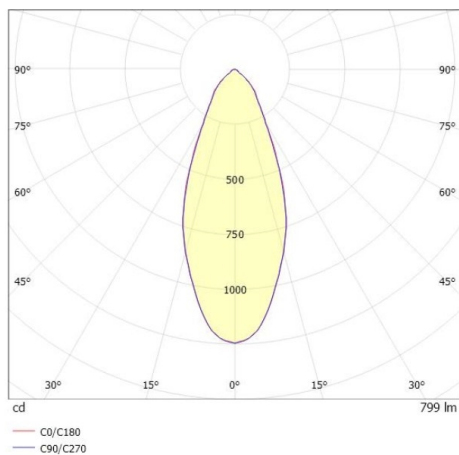

COZY

573-010031901b1b0

COZY DOWNLIGHT R RECESSED DOWNLIGHT made of aluminium, copper, similar to RAL 8004, decor copper, high-efficiently vacuum deposited synthetic reflector beam 38°, light output direct, UGR <22, without converter, dimmability: not dimmable, IP20

DRAWING

TECHNICAL DETAILS

Bulb type	LED 15W
Luminous flux [lm]	800
Colour temp. [K]	3000K
CRI	>90
UGR	<22
Optics	vacuum deposited synthetic reflector
Designer	Serge Cornelissen
Converter	without converter
Dimming	not dimmable
Light output	direct
Beam angle [°]	38°
Voltage [V]	24 VDC
Material	aluminium
Height [mm]	67
Diameter [mm]	120
Ceiling cutout [mm]	110
Ceiling thickness [mm]	1-25
Recess depth [mm]	97
IP protection class	IP20
Voltage class	protection cl. II
Shock resistance	IK06
Net weight [kg]	0,39
Colour lamp	copper
RAL	8004
Colour decor	copper
EAN-Number	9010506953497
Lifetime [h]	L80 B10 50 000
Energy efficiency cl.	E

LIGHT DISTRIBUTION CURVE

The values are rated values. Power and luminous flux are initially subject to a tolerance of +/- 10%. Colour temperature tolerance: +/- 150 K. The values apply to an ambient temperature of 25°C unless otherwise specified.