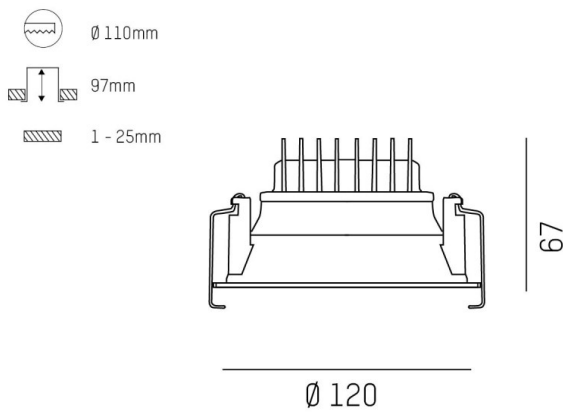

COZY

573-010031901b1b0

COZY DOWNLIGHT R RECESSED DOWNLIGHT made of aluminium, copper, similar to RAL 8004, decor copper, high-efficiently vacuum deposited synthetic reflector beam 38°, light output direct, UGR <22, without converter, dimmability: not dimmable, IP20

DRAWING

TECHNICAL DETAILS

Bulb type	LED 15W
Luminous flux [lm]	800
Colour temp. [K]	3000K
CRI	>90
UGR	<22
Optics	vacuum deposited synthetic reflector
Designer	Serge Cornelissen
Converter	without converter
Dimming	not dimmable
Light output	direct
Beam angle [°]	38°
Voltage [V]	24 VDC
Material	aluminium
Height [mm]	67
Diameter [mm]	120
Ceiling cutout [mm]	110
Ceiling thickness [mm]	1-25
Recess depth [mm]	97
IP protection class	IP20
Voltage class	protection cl. II
Shock resistance	IK06
Net weight [kg]	0,39
Colour lamp	copper
RAL	8004
Colour decor	copper
EAN-Number	9010506953497
Lifetime [h]	L80 B10 50 000
Energy efficiency cl.	E

LIGHT DISTRIBUTION CURVE

The values are rated values. Power and luminous flux are initially subject to a tolerance of +/- 10%. Colour temperature tolerance: +/- 150 K. The values apply to an ambient temperature of 25°C unless otherwise specified.