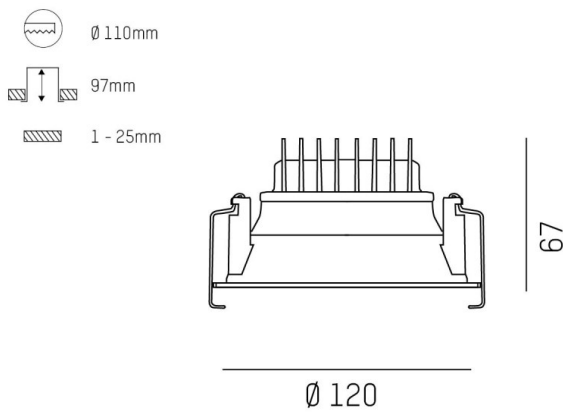

COZY

573-010031901b1bd

COZY DOWNLIGHT R RECESSED DOWNLIGHT made of aluminium, copper, similar to RAL 8004, decor copper,high-efficiently vacuum deposited synthetic reflector beam 38°, light output direct, UGR <22, without converter, dimmability: DALI, IP20

DRAWING

TECHNICAL DETAILS

Bulb type	LED 15W
Luminous flux [lm]	800
Colour temp. [K]	3000K
CRI	>90
UGR	<22
Optics	vacuum deposited synthetic reflector
Designer	Serge Cornelissen
Converter	without converter
Light output	direct
Beam angle [°]	38°
Voltage [V]	24 VDC
Material	aluminium
Height [mm]	67
Diameter [mm]	120
Ceiling cutout [mm]	110
Ceiling thickness [mm]	1-25
Recess depth [mm]	97
IP protection class	IP20
Voltage class	protection cl. II
Shock resistance	IK06
Net weight [kg]	0,42
Colour lamp	copper
RAL	8004
Colour decor	copper
EAN-Number	9010506955132
Lifetime [h]	L80 B10 50 000
Energy efficiency cl.	E

LIGHT DISTRIBUTION CURVE

The values are rated values. Power and luminous flux are initially subject to a tolerance of +/- 10%. Colour temperature tolerance: +/- 150 K. The values apply to an ambient temperature of 25°C unless otherwise specified.