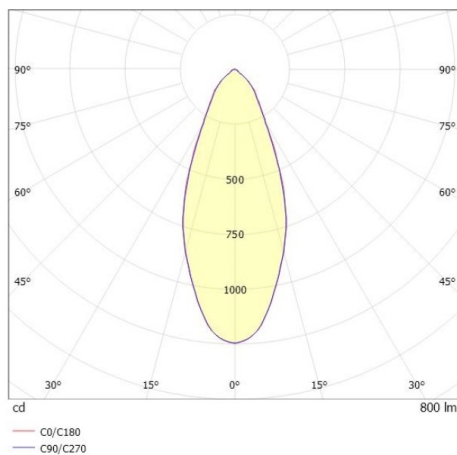

COZY

573-010031901b1bd

COZY DOWNLIGHT R RECESSED DOWNLIGHT made of aluminium, copper, similar to RAL 8004, decor copper,high-efficiently vacuum deposited synthetic reflector beam 38°, light output direct, UGR <22, without converter, dimmability: DALI, IP20

DRAWING

TECHNICAL DETAILS

Bulb type	LED 15W
Luminous flux [lm]	800
Colour temp. [K]	3000K
CRI	>90
UGR	<22
Optics	vacuum deposited synthetic reflector
Designer	Serge Cornelissen
Converter	without converter
Light output	direct
Beam angle [°]	38°
Voltage [V]	24 VDC
Material	aluminium
Height [mm]	67
Diameter [mm]	120
Ceiling cutout [mm]	110
Ceiling thickness [mm]	1-25
Recess depth [mm]	97
IP protection class	IP20
Voltage class	protection cl. II
Shock resistance	IK06
Net weight [kg]	0,42
Colour lamp	copper
RAL	8004
Colour decor	copper
EAN-Number	9010506955132
Lifetime [h]	L80 B10 50 000
Energy efficiency cl.	E

LIGHT DISTRIBUTION CURVE

The values are rated values. Power and luminous flux are initially subject to a tolerance of +/- 10%. Colour temperature tolerance: +/- 150 K. The values apply to an ambient temperature of 25°C unless otherwise specified.