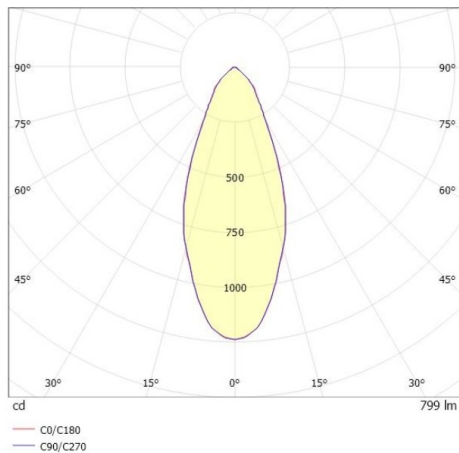

COZY

573-010031901d1d0

COZY DOWNLIGHT R RECESSED DOWNLIGHT made of aluminium, gold, similar to RAL 070 60 40, decor gold,high-efficiently vacuum deposited synthetic reflector beam 38°, light output direct, UGR <22, without converter, dimmability: not dimmable, IP20

DRAWING

TECHNICAL DETAILS

Bulb type	LED 15W
Luminous flux [lm]	800
Colour temp. [K]	3000K
CRI	>90
UGR	<22
Optics	vacuum deposited synthetic reflector
Designer	Serge Cornelissen
Converter	without converter
Dimming	not dimmable
Light output	direct
Beam angle [°]	38°
Voltage [V]	24 VDC
Material	aluminium
Height [mm]	67
Diameter [mm]	120
Ceiling cutout [mm]	110
Ceiling thickness [mm]	1-25
Recess depth [mm]	97
IP protection class	IP20
Voltage class	protection cl. II
Shock resistance	IK06
Net weight [kg]	0,39
Colour lamp	gold
RAL	070 60 40
Colour decor	gold
EAN-Number	9010506953480
Lifetime [h]	L80 B10 50 000
Energy efficiency cl.	E

LIGHT DISTRIBUTION CURVE

The values are rated values. Power and luminous flux are initially subject to a tolerance of +/- 10%. Colour temperature tolerance: +/- 150 K. The values apply to an ambient temperature of 25°C unless otherwise specified.