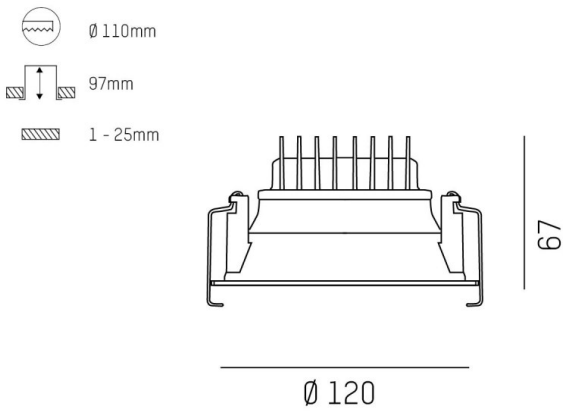

COZY

573-010031901d1d0

COZY DOWNLIGHT R RECESSED DOWNLIGHT made of aluminium, gold, similar to RAL 070 60 40, decor gold,high-efficiently vacuum deposited synthetic reflector beam 38°, light output direct, UGR <22, without converter, dimmability: not dimmable, IP20

DRAWING

TECHNICAL DETAILS

Bulb type	LED 15W
Luminous flux [lm]	800
Colour temp. [K]	3000K
CRI	>90
UGR	<22
Optics	vacuum deposited synthetic reflector
Designer	Serge Cornelissen
Converter	without converter
Dimming	not dimmable
Light output	direct
Beam angle [°]	38°
Voltage [V]	24 VDC
Material	aluminium
Height [mm]	67
Diameter [mm]	120
Ceiling cutout [mm]	110
Ceiling thickness [mm]	1-25
Recess depth [mm]	97
IP protection class	IP20
Voltage class	protection cl. II
Shock resistance	IK06
Net weight [kg]	0,39
Colour lamp	gold
RAL	070 60 40
Colour decor	gold
EAN-Number	9010506953480
Lifetime [h]	L80 B10 50 000
Energy efficiency cl.	E

LIGHT DISTRIBUTION CURVE

The values are rated values. Power and luminous flux are initially subject to a tolerance of +/- 10%. Colour temperature tolerance: +/- 150 K. The values apply to an ambient temperature of 25°C unless otherwise specified.