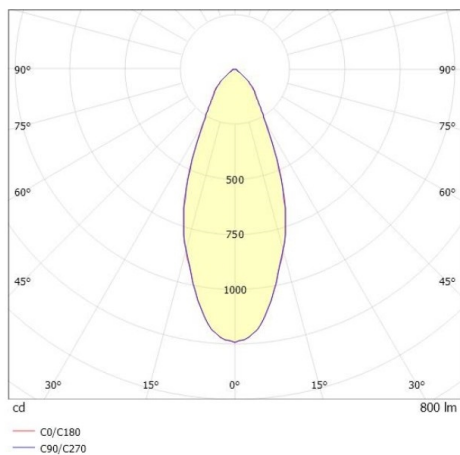

COZY

573-010031901d1dd

COZY DOWNLIGHT R RECESSED DOWNLIGHT made of aluminium, gold, similar to RAL 070 60 40, decor gold,high-efficiently vacuum deposited synthetic reflector beam 38°, light output direct, UGR <22, without converter, dimmability: DALI, IP20

DRAWING

TECHNICAL DETAILS

Bulb type	LED 15W
Luminous flux [lm]	800
Colour temp. [K]	3000K
CRI	>90
UGR	<22
Optics	vacuum deposited synthetic reflector
Designer	Serge Cornelissen
Converter	without converter
Light output	direct
Beam angle [°]	38°
Voltage [V]	24 VDC
Material	aluminium
Height [mm]	67
Diameter [mm]	120
Ceiling cutout [mm]	110
Ceiling thickness [mm]	1-25
Recess depth [mm]	97
IP protection class	IP20
Voltage class	protection cl. II
Shock resistance	IK06
Net weight [kg]	0,42
Colour lamp	gold
RAL	070 60 40
Colour decor	gold
EAN-Number	9010506955125
Lifetime [h]	L80 B10 50 000
Energy efficiency cl.	E

LIGHT DISTRIBUTION CURVE

The values are rated values. Power and luminous flux are initially subject to a tolerance of +/- 10%. Colour temperature tolerance: +/- 150 K. The values apply to an ambient temperature of 25°C unless otherwise specified.