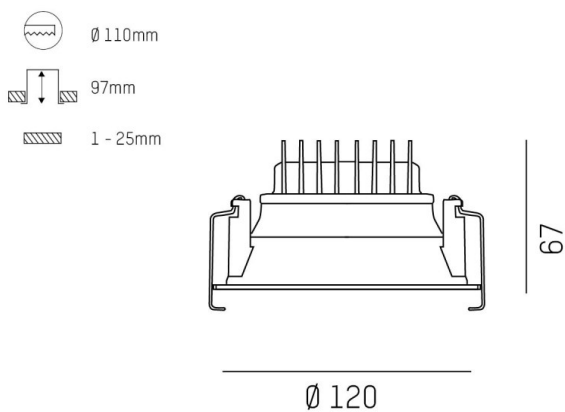

COZY

573-010031901d1dd

COZY DOWNLIGHT R RECESSED DOWNLIGHT made of aluminium, gold, similar to RAL 070 60 40, decor gold,high-efficiently vacuum deposited synthetic reflector beam 38°, light output direct, UGR <22, without converter, dimmability: DALI, IP20

DRAWING

TECHNICAL DETAILS

Bulb type	LED 15W
Luminous flux [lm]	800
Colour temp. [K]	3000K
CRI	>90
UGR	<22
Optics	vacuum deposited synthetic reflector
Designer	Serge Cornelissen
Converter	without converter
Light output	direct
Beam angle [°]	38°
Voltage [V]	24 VDC
Material	aluminium
Height [mm]	67
Diameter [mm]	120
Ceiling cutout [mm]	110
Ceiling thickness [mm]	1-25
Recess depth [mm]	97
IP protection class	IP20
Voltage class	protection cl. II
Shock resistance	IK06
Net weight [kg]	0,42
Colour lamp	gold
RAL	070 60 40
Colour decor	gold
EAN-Number	9010506955125
Lifetime [h]	L80 B10 50 000
Energy efficiency cl.	E

LIGHT DISTRIBUTION CURVE

The values are rated values. Power and luminous flux are initially subject to a tolerance of +/- 10%. Colour temperature tolerance: +/- 150 K. The values apply to an ambient temperature of 25°C unless otherwise specified.