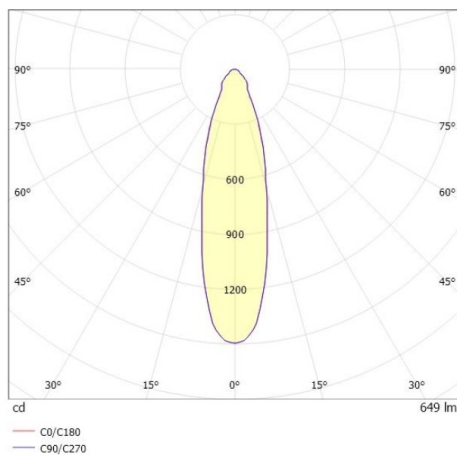

COZY

573-0100813005050

COZY DOWNLIGHT R RECESSED DOWNLIGHT made of aluminium, white, similar to RAL 9016, decor white, vacuum deposited synthetic Dark-reflector beam 24°, light output direct, UGR <25, without converter, dimmability: not dimmable, IP20

DRAWING

TECHNICAL DETAILS

Bulb type	LED 15W
Luminous flux [lm]	650
Colour temp. [K]	2700K
CRI	>90
UGR	<25
Optics	vacuum deposited synthetic Dark-reflector
Designer	Serge Cornelissen
Converter	without converter
Dimming	not dimmable
Light output	direct
Beam angle [°]	24°
Voltage [V]	24 VDC
Material	aluminium
Height [mm]	67
Diameter [mm]	120
Ceiling cutout [mm]	110
Ceiling thickness [mm]	1-25
Recess depth [mm]	97
IP protection class	IP20
Voltage class	protection cl. II
Shock resistance	IK06
Net weight [kg]	0,38
Colour lamp	white
RAL	9016
Colour decor	white
EAN-Number	9010506960174
Lifetime [h]	L80 B10 50 000
Energy efficiency cl.	E

LIGHT DISTRIBUTION CURVE

The values are rated values. Power and luminous flux are initially subject to a tolerance of +/- 10%. Colour temperature tolerance: +/- 150 K. The values apply to an ambient temperature of 25°C unless otherwise specified.