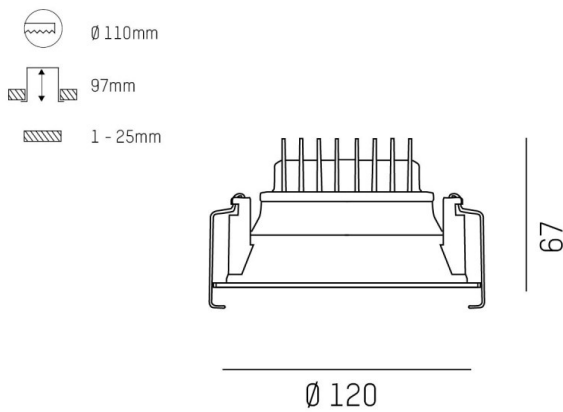

COZY

573-0100813005050

COZY DOWNLIGHT R RECESSED DOWNLIGHT made of aluminium, white, similar to RAL 9016, decor white, vacuum deposited synthetic Dark-reflector beam 24°, light output direct, UGR <25, without converter, dimmability: not dimmable, IP20

DRAWING

TECHNICAL DETAILS

Bulb type	LED 15W
Luminous flux [lm]	650
Colour temp. [K]	2700K
CRI	>90
UGR	<25
Optics	vacuum deposited synthetic Dark-reflector
Designer	Serge Cornelissen
Converter	without converter
Dimming	not dimmable
Light output	direct
Beam angle [°]	24°
Voltage [V]	24 VDC
Material	aluminium
Height [mm]	67
Diameter [mm]	120
Ceiling cutout [mm]	110
Ceiling thickness [mm]	1-25
Recess depth [mm]	97
IP protection class	IP20
Voltage class	protection cl. II
Shock resistance	IK06
Net weight [kg]	0,38
Colour lamp	white
RAL	9016
Colour decor	white
EAN-Number	9010506960174
Lifetime [h]	L80 B10 50 000
Energy efficiency cl.	E

LIGHT DISTRIBUTION CURVE

The values are rated values. Power and luminous flux are initially subject to a tolerance of +/- 10%. Colour temperature tolerance: +/- 150 K. The values apply to an ambient temperature of 25°C unless otherwise specified.