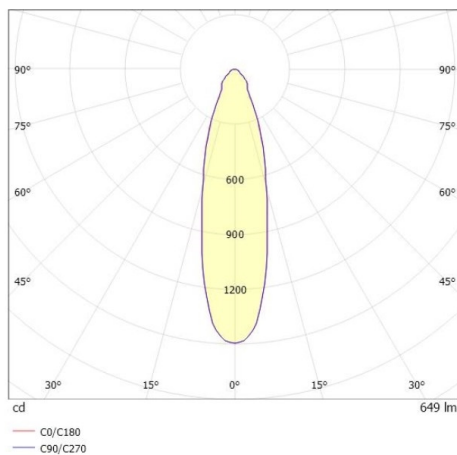

COZY

573-010081300505d

COZY DOWNLIGHT R RECESSED DOWNLIGHT made of aluminium, white, similar to RAL 9016, decor white, vacuum deposited synthetic Dark-reflector beam 24°, light output direct, UGR <25, without converter, dimmability: DALI, IP20

DRAWING

TECHNICAL DETAILS

Bulb type	LED 15W
Luminous flux [lm]	650
Colour temp. [K]	2700K
CRI	>90
UGR	<25
Optics	vacuum deposited synthetic Dark-reflector
Designer	Serge Cornelissen
Converter	without converter
Light output	direct
Beam angle [°]	24°
Voltage [V]	24 VDC
Material	aluminium
Height [mm]	67
Diameter [mm]	120
Ceiling cutout [mm]	110
Ceiling thickness [mm]	1-25
Recess depth [mm]	97
IP protection class	IP20
Voltage class	protection cl. II
Shock resistance	IK06
Net weight [kg]	0,41
Colour lamp	white
RAL	9016
Colour decor	white
EAN-Number	9010506960419
Lifetime [h]	L80 B10 50 000
Energy efficiency cl.	E

LIGHT DISTRIBUTION CURVE

The values are rated values. Power and luminous flux are initially subject to a tolerance of +/- 10%. Colour temperature tolerance: +/- 150 K. The values apply to an ambient temperature of 25°C unless otherwise specified.