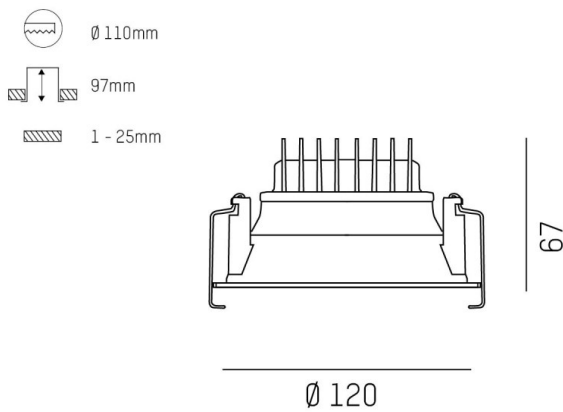

COZY

573-010081300505d

COZY DOWNLIGHT R RECESSED DOWNLIGHT made of aluminium, white, similar to RAL 9016, decor white, vacuum deposited synthetic Dark-reflector beam 24°, light output direct, UGR <25, without converter, dimmability: DALI, IP20

DRAWING

TECHNICAL DETAILS

Bulb type	LED 15W
Luminous flux [lm]	650
Colour temp. [K]	2700K
CRI	>90
UGR	<25
Optics	vacuum deposited synthetic Dark-reflector
Designer	Serge Cornelissen
Converter	without converter
Light output	direct
Beam angle [°]	24°
Voltage [V]	24 VDC
Material	aluminium
Height [mm]	67
Diameter [mm]	120
Ceiling cutout [mm]	110
Ceiling thickness [mm]	1-25
Recess depth [mm]	97
IP protection class	IP20
Voltage class	protection cl. II
Shock resistance	IK06
Net weight [kg]	0,41
Colour lamp	white
RAL	9016
Colour decor	white
EAN-Number	9010506960419
Lifetime [h]	L80 B10 50 000
Energy efficiency cl.	E

LIGHT DISTRIBUTION CURVE

The values are rated values. Power and luminous flux are initially subject to a tolerance of +/- 10%. Colour temperature tolerance: +/- 150 K. The values apply to an ambient temperature of 25°C unless otherwise specified.