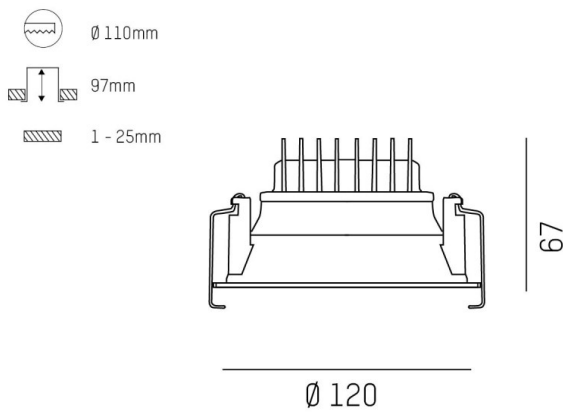

COZY

573-0100813006060

COZY DOWNLIGHT R RECESSED DOWNLIGHT made of aluminium, black, similar to RAL 9005, decor black, vacuum deposited synthetic Dark-reflector beam 24°, light output direct, UGR <19, without converter, dimmability: not dimmable, IP20

DRAWING

TECHNICAL DETAILS

Bulb type	LED 15W
Luminous flux [lm]	500
Colour temp. [K]	2700K
CRI	>90
UGR	<19
Optics	vacuum deposited synthetic Dark-reflector
Designer	Serge Cornelissen
Converter	without converter
Dimming	not dimmable
Light output	direct
Beam angle [°]	24°
Voltage [V]	24 VDC
Material	aluminium
Height [mm]	67
Diameter [mm]	120
Ceiling cutout [mm]	110
Ceiling thickness [mm]	1-25
Recess depth [mm]	97
IP protection class	IP20
Voltage class	protection cl. II
Shock resistance	IK06
Net weight [kg]	0,39
Colour lamp	black
RAL	9005
Colour decor	black
EAN-Number	9010506960181
Lifetime [h]	L80 B10 50 000
Energy efficiency cl.	E

LIGHT DISTRIBUTION CURVE

The values are rated values. Power and luminous flux are initially subject to a tolerance of +/- 10%. Colour temperature tolerance: +/- 150 K. The values apply to an ambient temperature of 25°C unless otherwise specified.