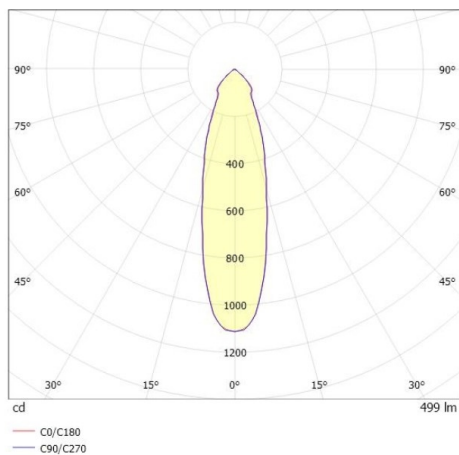

COZY

573-0100813006060

COZY DOWNLIGHT R RECESSED DOWNLIGHT made of aluminium, black, similar to RAL 9005, decor black, vacuum deposited synthetic Dark-reflector beam 24°, light output direct, UGR <19, without converter, dimmability: not dimmable, IP20

DRAWING

TECHNICAL DETAILS

Bulb type	LED 15W
Luminous flux [lm]	500
Colour temp. [K]	2700K
CRI	>90
UGR	<19
Optics	vacuum deposited synthetic Dark-reflector
Designer	Serge Cornelissen
Converter	without converter
Dimming	not dimmable
Light output	direct
Beam angle [°]	24°
Voltage [V]	24 VDC
Material	aluminium
Height [mm]	67
Diameter [mm]	120
Ceiling cutout [mm]	110
Ceiling thickness [mm]	1-25
Recess depth [mm]	97
IP protection class	IP20
Voltage class	protection cl. II
Shock resistance	IK06
Net weight [kg]	0,39
Colour lamp	black
RAL	9005
Colour decor	black
EAN-Number	9010506960181
Lifetime [h]	L80 B10 50 000
Energy efficiency cl.	E

LIGHT DISTRIBUTION CURVE

The values are rated values. Power and luminous flux are initially subject to a tolerance of +/- 10%. Colour temperature tolerance: +/- 150 K. The values apply to an ambient temperature of 25°C unless otherwise specified.