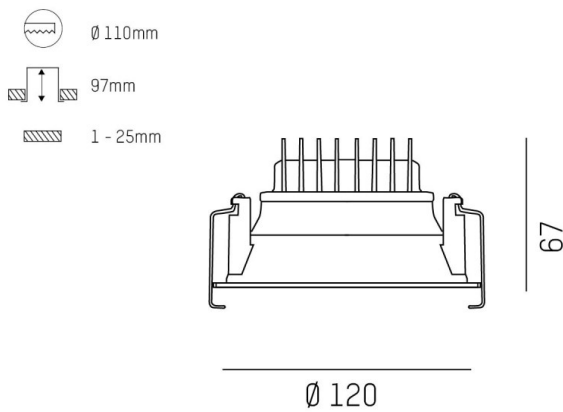

COZY

573-010081300606d

COZY DOWNLIGHT R RECESSED DOWNLIGHT made of aluminium, black, similar to RAL 9005, decor black, vacuum deposited synthetic Dark-reflector beam 24°, light output direct, UGR <19, without converter, dimmability: DALI, IP20

DRAWING

TECHNICAL DETAILS

Bulb type	LED 15W
Luminous flux [lm]	500
Colour temp. [K]	2700K
CRI	>90
UGR	<19
Optics	vacuum deposited synthetic Dark-reflector
Designer	Serge Cornelissen
Converter	without converter
Light output	direct
Beam angle [°]	24°
Voltage [V]	24 VDC
Material	aluminium
Height [mm]	67
Diameter [mm]	120
Ceiling cutout [mm]	110
Ceiling thickness [mm]	1-25
Recess depth [mm]	97
IP protection class	IP20
Voltage class	protection cl. II
Shock resistance	IK06
Net weight [kg]	0,43
Colour lamp	black
RAL	9005
Colour decor	black
EAN-Number	9010506960426
Lifetime [h]	L80 B10 50 000
Energy efficiency cl.	E

LIGHT DISTRIBUTION CURVE

The values are rated values. Power and luminous flux are initially subject to a tolerance of +/- 10%. Colour temperature tolerance: +/- 150 K. The values apply to an ambient temperature of 25°C unless otherwise specified.