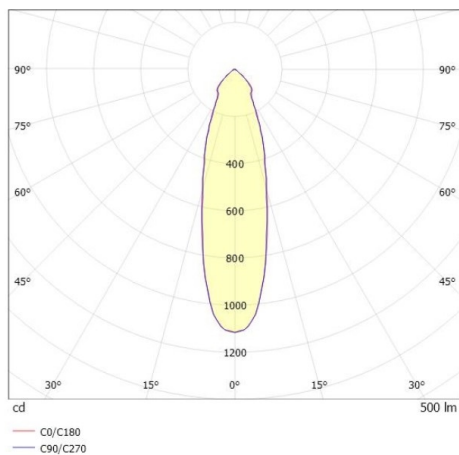

COZY

573-010081300606d

COZY DOWNLIGHT R RECESSED DOWNLIGHT made of aluminium, black, similar to RAL 9005, decor black, vacuum deposited synthetic Dark-reflector beam 24°, light output direct, UGR <19, without converter, dimmability: DALI, IP20

DRAWING

TECHNICAL DETAILS

Bulb type	LED 15W
Luminous flux [lm]	500
Colour temp. [K]	2700K
CRI	>90
UGR	<19
Optics	vacuum deposited synthetic Dark-reflector
Designer	Serge Cornelissen
Converter	without converter
Light output	direct
Beam angle [°]	24°
Voltage [V]	24 VDC
Material	aluminium
Height [mm]	67
Diameter [mm]	120
Ceiling cutout [mm]	110
Ceiling thickness [mm]	1-25
Recess depth [mm]	97
IP protection class	IP20
Voltage class	protection cl. II
Shock resistance	IK06
Net weight [kg]	0,43
Colour lamp	black
RAL	9005
Colour decor	black
EAN-Number	9010506960426
Lifetime [h]	L80 B10 50 000
Energy efficiency cl.	E

LIGHT DISTRIBUTION CURVE

The values are rated values. Power and luminous flux are initially subject to a tolerance of +/- 10%. Colour temperature tolerance: +/- 150 K. The values apply to an ambient temperature of 25°C unless otherwise specified.