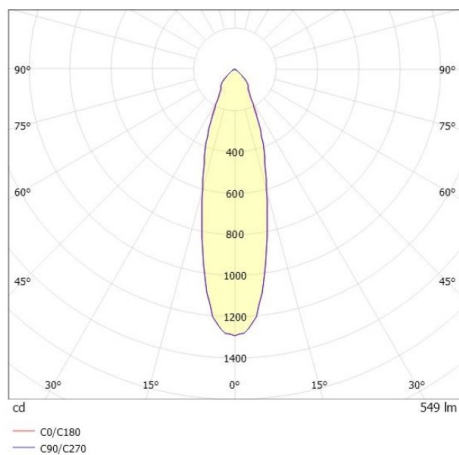

COZY

573-010081301b1b0

COZY DOWNLIGHT R RECESSED DOWNLIGHT made of aluminium, copper, similar to RAL 8004, decor copper, vacuum deposited synthetic Dark-reflector beam 24°, light output direct, UGR <19, without converter, dimmability: not dimmable, IP20

DRAWING

TECHNICAL DETAILS

Bulb type	LED 15W
Luminous flux [lm]	550
Colour temp. [K]	2700K
CRI	>90
UGR	<19
Optics	vacuum deposited synthetic Dark-reflector
Designer	Serge Cornelissen
Converter	without converter
Dimming	not dimmable
Light output	direct
Beam angle [°]	24°
Voltage [V]	24 VDC
Material	aluminium
Height [mm]	67
Diameter [mm]	120
Ceiling cutout [mm]	110
Ceiling thickness [mm]	1-25
Recess depth [mm]	97
IP protection class	IP20
Voltage class	protection cl. II
Shock resistance	IK06
Net weight [kg]	0,39
Colour lamp	copper
RAL	8004
Colour decor	copper
EAN-Number	9010506960204
Lifetime [h]	L80 B10 50 000
Energy efficiency cl.	E

LIGHT DISTRIBUTION CURVE

The values are rated values. Power and luminous flux are initially subject to a tolerance of +/- 10%. Colour temperature tolerance: +/- 150 K. The values apply to an ambient temperature of 25°C unless otherwise specified.