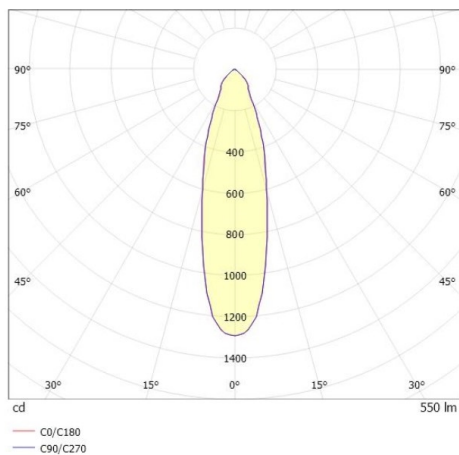

COZY

573-010081301b1bd

COZY DOWNLIGHT R RECESSED DOWNLIGHT made of aluminium, copper, similar to RAL 8004, decor copper, vacuum deposited synthetic Dark-reflector beam 24°, light output direct, UGR <19, without converter, dimmability: DALI, IP20

DRAWING

TECHNICAL DETAILS

Bulb type	LED 15W
Luminous flux [lm]	550
Colour temp. [K]	2700K
CRI	>90
UGR	<19
Optics	vacuum deposited synthetic Dark-reflector
Designer	Serge Cornelissen
Converter	without converter
Light output	direct
Beam angle [°]	24°
Voltage [V]	24 VDC
Material	aluminium
Height [mm]	67
Diameter [mm]	120
Ceiling cutout [mm]	110
Ceiling thickness [mm]	1-25
Recess depth [mm]	97
IP protection class	IP20
Voltage class	protection cl. II
Shock resistance	IK06
Net weight [kg]	0,42
Colour lamp	copper
RAL	8004
Colour decor	copper
EAN-Number	9010506960440
Lifetime [h]	L80 B10 50 000
Energy efficiency cl.	E

LIGHT DISTRIBUTION CURVE

The values are rated values. Power and luminous flux are initially subject to a tolerance of +/- 10%. Colour temperature tolerance: +/- 150 K. The values apply to an ambient temperature of 25°C unless otherwise specified.