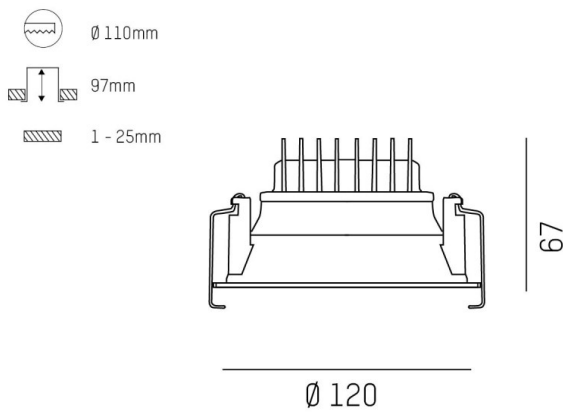

COZY

573-010081301b1bd

COZY DOWNLIGHT R RECESSED DOWNLIGHT made of aluminium, copper, similar to RAL 8004, decor copper, vacuum deposited synthetic Dark-reflector beam 24°, light output direct, UGR <19, without converter, dimmability: DALI, IP20

DRAWING

TECHNICAL DETAILS

Bulb type	LED 15W
Luminous flux [lm]	550
Colour temp. [K]	2700K
CRI	>90
UGR	<19
Optics	vacuum deposited synthetic Dark-reflector
Designer	Serge Cornelissen
Converter	without converter
Light output	direct
Beam angle [°]	24°
Voltage [V]	24 VDC
Material	aluminium
Height [mm]	67
Diameter [mm]	120
Ceiling cutout [mm]	110
Ceiling thickness [mm]	1-25
Recess depth [mm]	97
IP protection class	IP20
Voltage class	protection cl. II
Shock resistance	IK06
Net weight [kg]	0,42
Colour lamp	copper
RAL	8004
Colour decor	copper
EAN-Number	9010506960440
Lifetime [h]	L80 B10 50 000
Energy efficiency cl.	E

LIGHT DISTRIBUTION CURVE

The values are rated values. Power and luminous flux are initially subject to a tolerance of +/- 10%. Colour temperature tolerance: +/- 150 K. The values apply to an ambient temperature of 25°C unless otherwise specified.