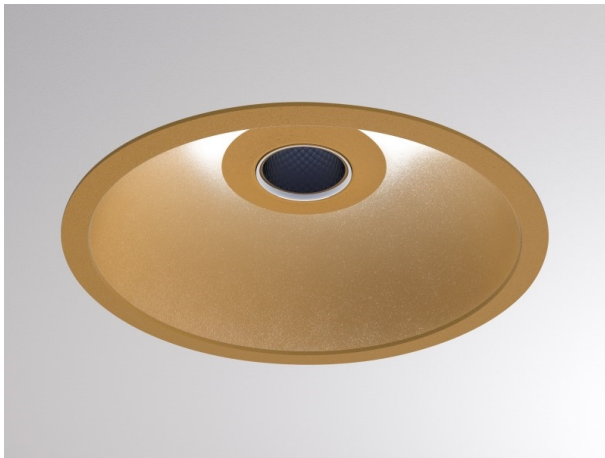

COZY

573-010081301d1d0

COZY DOWNLIGHT R RECESSED DOWNLIGHT made of aluminium, gold, similar to RAL 070 60 40, decor gold, vacuum deposited synthetic Dark-reflector beam 24°, light output direct, UGR <22, without converter, dimmability: not dimmable, IP20

DRAWING

TECHNICAL DETAILS

| | |
|------------------------|---|
| Bulb type | LED 15W |
| Luminous flux [lm] | 550 |
| Colour temp. [K] | 2700K |
| CRI | >90 |
| UGR | <22 |
| Optics | vacuum deposited synthetic Dark-reflector |
| Designer | Serge Cornelissen |
| Converter | without converter |
| Dimming | not dimmable |
| Light output | direct |
| Beam angle [°] | 24° |
| Voltage [V] | 24 VDC |
| Material | aluminium |
| Height [mm] | 67 |
| Diameter [mm] | 120 |
| Ceiling cutout [mm] | 110 |
| Ceiling thickness [mm] | 1-25 |
| Recess depth [mm] | 97 |
| IP protection class | IP20 |
| Voltage class | protection cl. II |
| Shock resistance | IK06 |
| Net weight [kg] | 0,39 |
| Colour lamp | gold |
| RAL | 070 60 40 |
| Colour decor | gold |
| EAN-Number | 9010506960198 |
| Lifetime [h] | L80 B10 50 000 |
| Energy efficiency cl. | E |