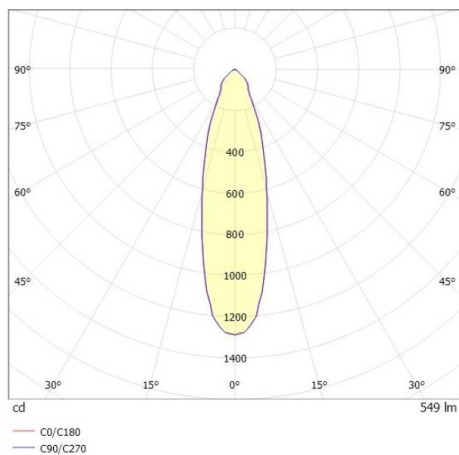

COZY

573-010081301d1d0

COZY DOWNLIGHT R RECESSED DOWNLIGHT made of aluminium, gold, similar to RAL 070 60 40, decor gold, vacuum deposited synthetic Dark-reflector beam 24°, light output direct, UGR <22, without converter, dimmability: not dimmable, IP20

DRAWING

TECHNICAL DETAILS

| | |
|------------------------|---|
| Bulb type | LED 15W |
| Luminous flux [lm] | 550 |
| Colour temp. [K] | 2700K |
| CRI | >90 |
| UGR | <22 |
| Optics | vacuum deposited synthetic Dark-reflector |
| Designer | Serge Cornelissen |
| Converter | without converter |
| Dimming | not dimmable |
| Light output | direct |
| Beam angle [°] | 24° |
| Voltage [V] | 24 VDC |
| Material | aluminium |
| Height [mm] | 67 |
| Diameter [mm] | 120 |
| Ceiling cutout [mm] | 110 |
| Ceiling thickness [mm] | 1-25 |
| Recess depth [mm] | 97 |
| IP protection class | IP20 |
| Voltage class | protection cl. II |
| Shock resistance | IK06 |
| Net weight [kg] | 0,39 |
| Colour lamp | gold |
| RAL | 070 60 40 |
| Colour decor | gold |
| EAN-Number | 9010506960198 |
| Lifetime [h] | L80 B10 50 000 |
| Energy efficiency cl. | E |

LIGHT DISTRIBUTION CURVE

The values are rated values. Power and luminous flux are initially subject to a tolerance of +/- 10%. Colour temperature tolerance: +/- 150 K. The values apply to an ambient temperature of 25°C unless otherwise specified.