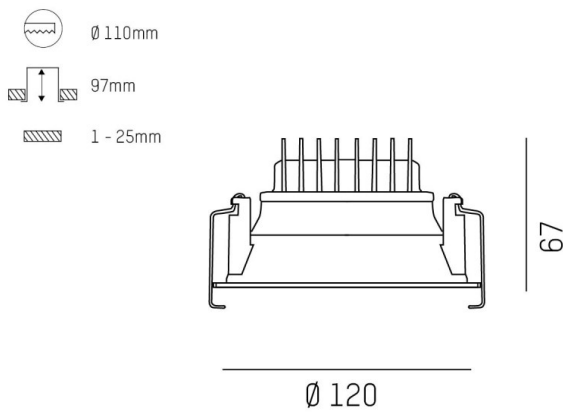

COZY

573-010081301d1dd

COZY DOWNLIGHT R RECESSED DOWNLIGHT made of aluminium, gold, similar to RAL 070 60 40, decor gold, vacuum deposited synthetic Dark-reflector beam 24°, light output direct, UGR <22, without converter, dimmability: DALI, IP20

DRAWING

TECHNICAL DETAILS

Bulb type	LED 15W
Luminous flux [lm]	550
Colour temp. [K]	2700K
CRI	>90
UGR	<22
Optics	vacuum deposited synthetic Dark-reflector
Designer	Serge Cornelissen
Converter	without converter
Light output	direct
Beam angle [°]	24°
Voltage [V]	24 VDC
Material	aluminium
Height [mm]	67
Diameter [mm]	120
Ceiling cutout [mm]	110
Ceiling thickness [mm]	1-25
Recess depth [mm]	97
IP protection class	IP20
Voltage class	protection cl. II
Shock resistance	IK06
Net weight [kg]	0,42
Colour lamp	gold
RAL	070 60 40
Colour decor	gold
EAN-Number	9010506960433
Lifetime [h]	L80 B10 50 000
Energy efficiency cl.	E

LIGHT DISTRIBUTION CURVE

The values are rated values. Power and luminous flux are initially subject to a tolerance of +/- 10%. Colour temperature tolerance: +/- 150 K. The values apply to an ambient temperature of 25°C unless otherwise specified.