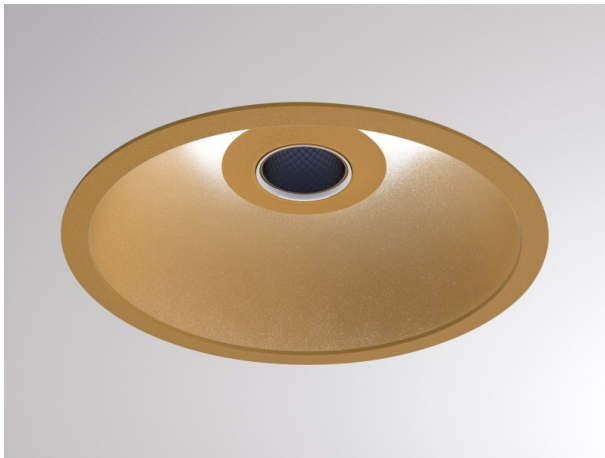

COZY

573-010081301d1dd

COZY DOWNLIGHT R RECESSED DOWNLIGHT made of aluminium, gold, similar to RAL 070 60 40, decor gold, vacuum deposited synthetic Dark-reflector beam 24°, light output direct, UGR <22, without converter, dimmability: DALI, IP20

DRAWING

TECHNICAL DETAILS

Bulb type	LED 15W
Luminous flux [lm]	550
Colour temp. [K]	2700K
CRI	>90
UGR	<22
Optics	vacuum deposited synthetic Dark-reflector
Designer	Serge Cornelissen
Converter	without converter
Light output	direct
Beam angle [°]	24°
Voltage [V]	24 VDC
Material	aluminium
Height [mm]	67
Diameter [mm]	120
Ceiling cutout [mm]	110
Ceiling thickness [mm]	1-25
Recess depth [mm]	97
IP protection class	IP20
Voltage class	protection cl. II
Shock resistance	IK06
Net weight [kg]	0,42
Colour lamp	gold
RAL	070 60 40
Colour decor	gold
EAN-Number	9010506960433
Lifetime [h]	L80 B10 50 000
Energy efficiency cl.	E