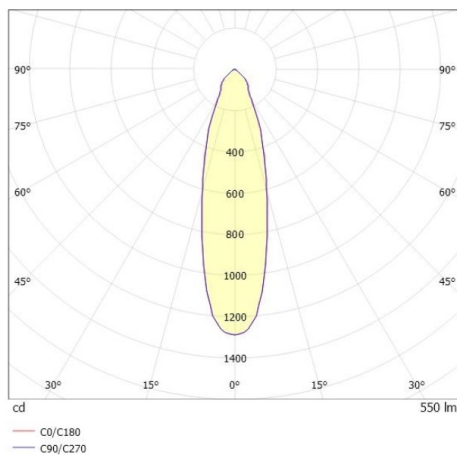

DRAWING

TECHNICAL DETAILS

Bulb type	LED 15W
Luminous flux [lm]	550
Colour temp. [K]	2700K
CRI	>90
UGR	<22
Optics	vacuum deposited synthetic Dark-reflector
Designer	Serge Cornelissen
Converter	without converter
Light output	direct
Beam angle [°]	24°
Voltage [V]	24 VDC
Material	aluminium
Height [mm]	67
Diameter [mm]	120
Ceiling cutout [mm]	110
Ceiling thickness [mm]	1-25
Recess depth [mm]	97
IP protection class	IP20
Voltage class	protection cl. II
Shock resistance	IK06
Net weight [kg]	0,42
Colour lamp	gold
RAL	070 60 40
Colour decor	gold
EAN-Number	9010506960433
Lifetime [h]	L80 B10 50 000
Energy efficiency cl.	E

LIGHT DISTRIBUTION CURVE

The values are rated values. Power and luminous flux are initially subject to a tolerance of +/- 10%. Colour temperature tolerance: +/- 150 K. The values apply to an ambient temperature of 25°C unless otherwise specified.