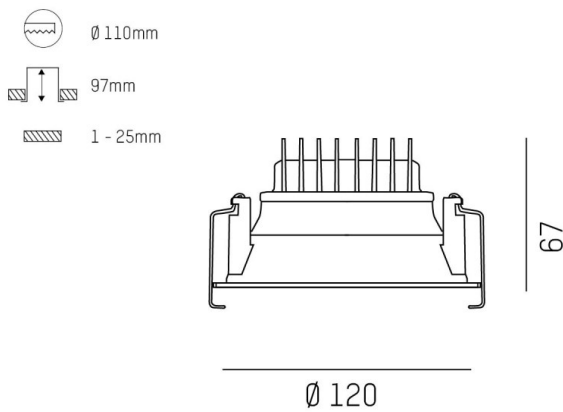

COZY

573-0100814005050

COZY DOWNLIGHT R RECESSED DOWNLIGHT made of aluminium, white, similar to RAL 9016, decor white, vacuum deposited synthetic Dark-reflector beam 24°, light output direct, UGR <25, without converter, dimmability: not dimmable, IP20

DRAWING

TECHNICAL DETAILS

Bulb type	LED 15W
Luminous flux [lm]	760
Colour temp. [K]	4000K
CRI	>90
UGR	<25
Optics	vacuum deposited synthetic Dark-reflector
Designer	Serge Cornelissen
Converter	without converter
Dimming	not dimmable
Light output	direct
Beam angle [°]	24°
Voltage [V]	24 VDC
Material	aluminium
Height [mm]	67
Diameter [mm]	120
Ceiling cutout [mm]	110
Ceiling thickness [mm]	1-25
Recess depth [mm]	97
IP protection class	IP20
Voltage class	protection cl. II
Shock resistance	IK06
Net weight [kg]	0,38
Colour lamp	white
RAL	9016
Colour decor	white
EAN-Number	9010506960211
Lifetime [h]	L80 B10 50 000
Energy efficiency cl.	E

LIGHT DISTRIBUTION CURVE

The values are rated values. Power and luminous flux are initially subject to a tolerance of +/- 10%. Colour temperature tolerance: +/- 150 K. The values apply to an ambient temperature of 25°C unless otherwise specified.