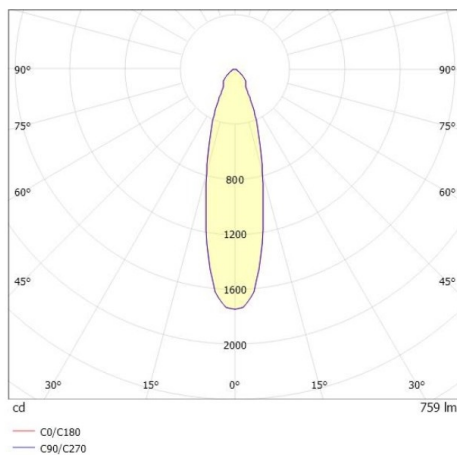

COZY

573-0100814005050

COZY DOWNLIGHT R RECESSED DOWNLIGHT made of aluminium, white, similar to RAL 9016, decor white, vacuum deposited synthetic Dark-reflector beam 24°, light output direct, UGR <25, without converter, dimmability: not dimmable, IP20

DRAWING

TECHNICAL DETAILS

Bulb type	LED 15W
Luminous flux [lm]	760
Colour temp. [K]	4000K
CRI	>90
UGR	<25
Optics	vacuum deposited synthetic Dark-reflector
Designer	Serge Cornelissen
Converter	without converter
Dimming	not dimmable
Light output	direct
Beam angle [°]	24°
Voltage [V]	24 VDC
Material	aluminium
Height [mm]	67
Diameter [mm]	120
Ceiling cutout [mm]	110
Ceiling thickness [mm]	1-25
Recess depth [mm]	97
IP protection class	IP20
Voltage class	protection cl. II
Shock resistance	IK06
Net weight [kg]	0,38
Colour lamp	white
RAL	9016
Colour decor	white
EAN-Number	9010506960211
Lifetime [h]	L80 B10 50 000
Energy efficiency cl.	E

LIGHT DISTRIBUTION CURVE

The values are rated values. Power and luminous flux are initially subject to a tolerance of +/- 10%. Colour temperature tolerance: +/- 150 K. The values apply to an ambient temperature of 25°C unless otherwise specified.