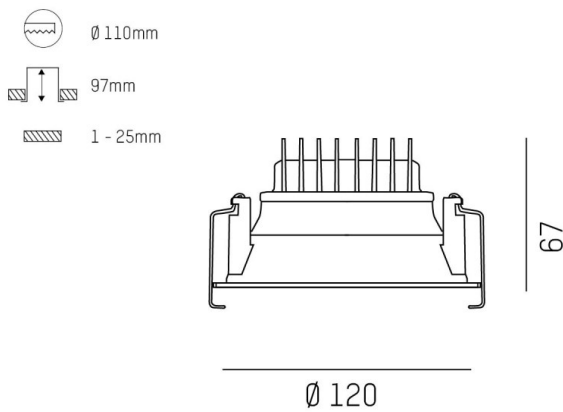

COZY

573-010081400505d

COZY DOWNLIGHT R RECESSED DOWNLIGHT made of aluminium, white, similar to RAL 9016, decor white, vacuum deposited synthetic Dark-reflector beam 24°, light output direct, UGR <25, without converter, dimmability: DALI, IP20

DRAWING

TECHNICAL DETAILS

Bulb type	LED 15W
Luminous flux [lm]	760
Colour temp. [K]	4000K
CRI	>90
UGR	<25
Optics	vacuum deposited synthetic Dark-reflector
Designer	Serge Cornelissen
Converter	without converter
Light output	direct
Beam angle [°]	24°
Voltage [V]	24 VDC
Material	aluminium
Height [mm]	67
Diameter [mm]	120
Ceiling cutout [mm]	110
Ceiling thickness [mm]	1-25
Recess depth [mm]	97
IP protection class	IP20
Voltage class	protection cl. II
Shock resistance	IK06
Net weight [kg]	0,41
Colour lamp	white
RAL	9016
Colour decor	white
EAN-Number	9010506960457
Lifetime [h]	L80 B10 50 000
Energy efficiency cl.	E

LIGHT DISTRIBUTION CURVE

The values are rated values. Power and luminous flux are initially subject to a tolerance of +/- 10%. Colour temperature tolerance: +/- 150 K. The values apply to an ambient temperature of 25°C unless otherwise specified.