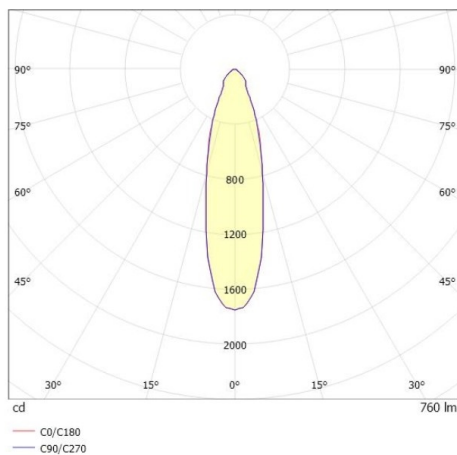

COZY

573-010081400505d

COZY DOWNLIGHT R RECESSED DOWNLIGHT made of aluminium, white, similar to RAL 9016, decor white, vacuum deposited synthetic Dark-reflector beam 24°, light output direct, UGR <25, without converter, dimmability: DALI, IP20

DRAWING

TECHNICAL DETAILS

Bulb type	LED 15W
Luminous flux [lm]	760
Colour temp. [K]	4000K
CRI	>90
UGR	<25
Optics	vacuum deposited synthetic Dark-reflector
Designer	Serge Cornelissen
Converter	without converter
Light output	direct
Beam angle [°]	24°
Voltage [V]	24 VDC
Material	aluminium
Height [mm]	67
Diameter [mm]	120
Ceiling cutout [mm]	110
Ceiling thickness [mm]	1-25
Recess depth [mm]	97
IP protection class	IP20
Voltage class	protection cl. II
Shock resistance	IK06
Net weight [kg]	0,41
Colour lamp	white
RAL	9016
Colour decor	white
EAN-Number	9010506960457
Lifetime [h]	L80 B10 50 000
Energy efficiency cl.	E

LIGHT DISTRIBUTION CURVE

The values are rated values. Power and luminous flux are initially subject to a tolerance of +/- 10%. Colour temperature tolerance: +/- 150 K. The values apply to an ambient temperature of 25°C unless otherwise specified.