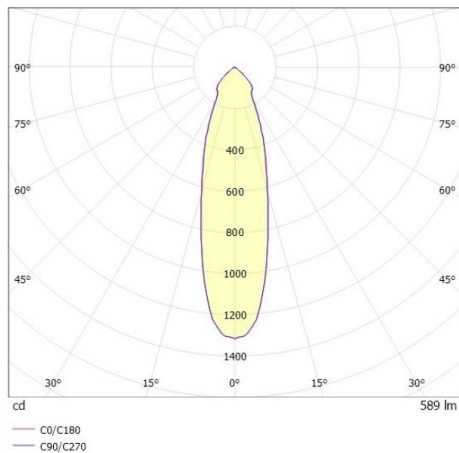

COZY

573-0100814006060

COZY DOWNLIGHT R RECESSED DOWNLIGHT made of aluminium, black, similar to RAL 9005, decor black, vacuum deposited synthetic Dark-reflector beam 24°, light output direct, UGR <22, without converter, dimmability: not dimmable, IP20

DRAWING

TECHNICAL DETAILS

Bulb type	LED 15W
Luminous flux [lm]	590
Colour temp. [K]	4000K
CRI	>90
UGR	<22
Optics	vacuum deposited synthetic Dark-reflector
Designer	Serge Cornelissen
Converter	without converter
Dimming	not dimmable
Light output	direct
Beam angle [°]	24°
Voltage [V]	24 VDC
Material	aluminium
Height [mm]	67
Diameter [mm]	120
Ceiling cutout [mm]	110
Ceiling thickness [mm]	1-25
Recess depth [mm]	97
IP protection class	IP20
Voltage class	protection cl. II
Shock resistance	IK06
Net weight [kg]	0,39
Colour lamp	black
RAL	9005
Colour decor	black
EAN-Number	9010506960228
Lifetime [h]	L80 B10 50 000
Energy efficiency cl.	E

LIGHT DISTRIBUTION CURVE

The values are rated values. Power and luminous flux are initially subject to a tolerance of +/- 10%. Colour temperature tolerance: +/- 150 K. The values apply to an ambient temperature of 25°C unless otherwise specified.