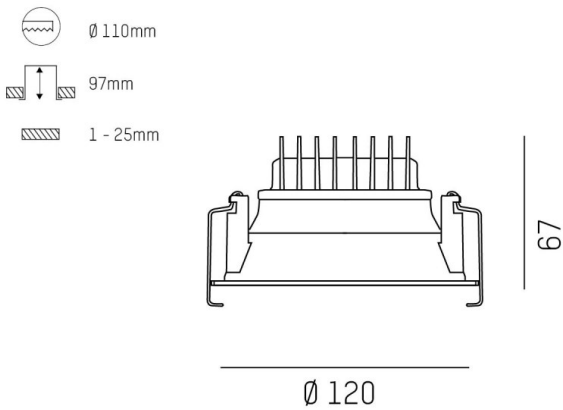

COZY

573-0100814006060

COZY DOWNLIGHT R RECESSED DOWNLIGHT made of aluminium, black, similar to RAL 9005, decor black, vacuum deposited synthetic Dark-reflector beam 24°, light output direct, UGR <22, without converter, dimmability: not dimmable, IP20

DRAWING

TECHNICAL DETAILS

Bulb type	LED 15W
Luminous flux [lm]	590
Colour temp. [K]	4000K
CRI	>90
UGR	<22
Optics	vacuum deposited synthetic Dark-reflector
Designer	Serge Cornelissen
Converter	without converter
Dimming	not dimmable
Light output	direct
Beam angle [°]	24°
Voltage [V]	24 VDC
Material	aluminium
Height [mm]	67
Diameter [mm]	120
Ceiling cutout [mm]	110
Ceiling thickness [mm]	1-25
Recess depth [mm]	97
IP protection class	IP20
Voltage class	protection cl. II
Shock resistance	IK06
Net weight [kg]	0,39
Colour lamp	black
RAL	9005
Colour decor	black
EAN-Number	9010506960228
Lifetime [h]	L80 B10 50 000
Energy efficiency cl.	E

LIGHT DISTRIBUTION CURVE

The values are rated values. Power and luminous flux are initially subject to a tolerance of +/- 10%. Colour temperature tolerance: +/- 150 K. The values apply to an ambient temperature of 25°C unless otherwise specified.