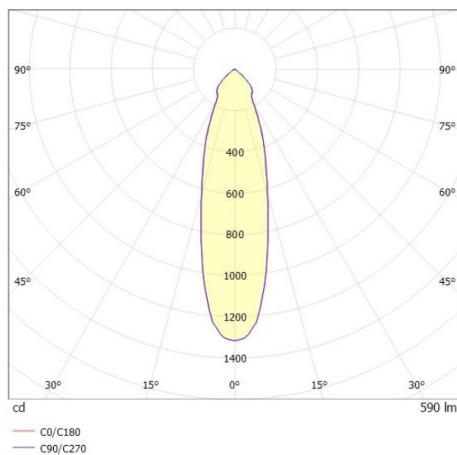

COZY

573-010081400606d

COZY DOWNLIGHT R RECESSED DOWNLIGHT made of aluminium, black, similar to RAL 9005, decor black, vacuum deposited synthetic Dark-reflector beam 24°, light output direct, UGR <22, without converter, dimmability: DALI, IP20

DRAWING

TECHNICAL DETAILS

| | |
|------------------------|---|
| Bulb type | LED 15W |
| Luminous flux [lm] | 590 |
| Colour temp. [K] | 4000K |
| CRI | >90 |
| UGR | <22 |
| Optics | vacuum deposited synthetic Dark-reflector |
| Designer | Serge Cornelissen |
| Converter | without converter |
| Light output | direct |
| Beam angle [°] | 24° |
| Voltage [V] | 24 VDC |
| Material | aluminium |
| Height [mm] | 67 |
| Diameter [mm] | 120 |
| Ceiling cutout [mm] | 110 |
| Ceiling thickness [mm] | 1-25 |
| Recess depth [mm] | 97 |
| IP protection class | IP20 |
| Voltage class | protection cl. II |
| Shock resistance | IK06 |
| Net weight [kg] | 0,43 |
| Colour lamp | black |
| RAL | 9005 |
| Colour decor | black |
| EAN-Number | 9010506960464 |
| Lifetime [h] | L80 B10 50 000 |
| Energy efficiency cl. | E |

LIGHT DISTRIBUTION CURVE

The values are rated values. Power and luminous flux are initially subject to a tolerance of +/- 10%. Colour temperature tolerance: +/- 150 K. The values apply to an ambient temperature of 25°C unless otherwise specified.