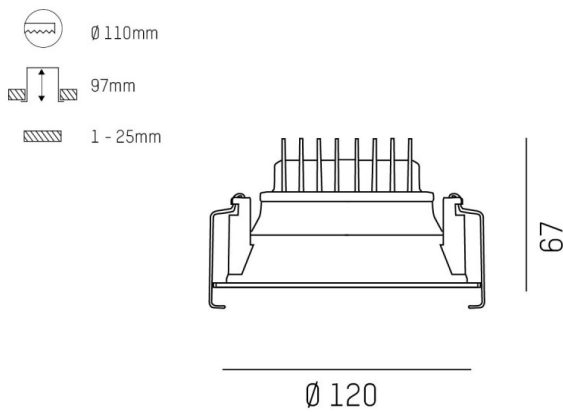

COZY

573-010081400606d

COZY DOWNLIGHT R RECESSED DOWNLIGHT made of aluminium, black, similar to RAL 9005, decor black, vacuum deposited synthetic Dark-reflector beam 24°, light output direct, UGR <22, without converter, dimmability: DALI, IP20

DRAWING

TECHNICAL DETAILS

| | |
|------------------------|---|
| Bulb type | LED 15W |
| Luminous flux [lm] | 590 |
| Colour temp. [K] | 4000K |
| CRI | >90 |
| UGR | <22 |
| Optics | vacuum deposited synthetic Dark-reflector |
| Designer | Serge Cornelissen |
| Converter | without converter |
| Light output | direct |
| Beam angle [°] | 24° |
| Voltage [V] | 24 VDC |
| Material | aluminium |
| Height [mm] | 67 |
| Diameter [mm] | 120 |
| Ceiling cutout [mm] | 110 |
| Ceiling thickness [mm] | 1-25 |
| Recess depth [mm] | 97 |
| IP protection class | IP20 |
| Voltage class | protection cl. II |
| Shock resistance | IK06 |
| Net weight [kg] | 0,43 |
| Colour lamp | black |
| RAL | 9005 |
| Colour decor | black |
| EAN-Number | 9010506960464 |
| Lifetime [h] | L80 B10 50 000 |
| Energy efficiency cl. | E |

LIGHT DISTRIBUTION CURVE

The values are rated values. Power and luminous flux are initially subject to a tolerance of +/- 10%. Colour temperature tolerance: +/- 150 K. The values apply to an ambient temperature of 25°C unless otherwise specified.