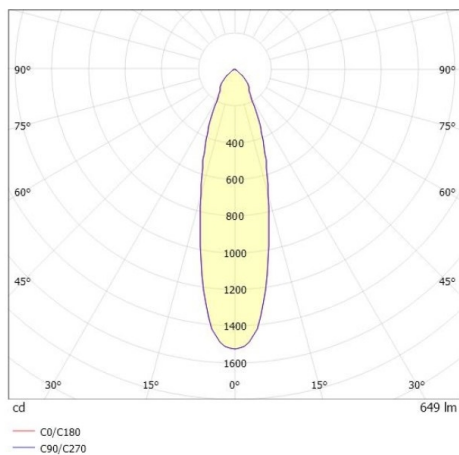

COZY

573-010081401b1b0

COZY DOWNLIGHT R RECESSED DOWNLIGHT made of aluminium, copper, similar to RAL 8004, decor copper, vacuum deposited synthetic Dark-reflector beam 24°, light output direct, UGR <22, without converter, dimmability: not dimmable, IP20

DRAWING

TECHNICAL DETAILS

Bulb type	LED 15W
Luminous flux [lm]	650
Colour temp. [K]	4000K
CRI	>90
UGR	<22
Optics	vacuum deposited synthetic Dark-reflector
Designer	Serge Cornelissen
Converter	without converter
Dimming	not dimmable
Light output	direct
Beam angle [°]	24°
Voltage [V]	24 VDC
Material	aluminium
Height [mm]	67
Diameter [mm]	120
Ceiling cutout [mm]	110
Ceiling thickness [mm]	1-25
Recess depth [mm]	97
IP protection class	IP20
Voltage class	protection cl. II
Shock resistance	IK06
Net weight [kg]	0,39
Colour lamp	copper
RAL	8004
Colour decor	copper
EAN-Number	9010506960242
Lifetime [h]	L80 B10 50 000
Energy efficiency cl.	E

LIGHT DISTRIBUTION CURVE

The values are rated values. Power and luminous flux are initially subject to a tolerance of +/- 10%. Colour temperature tolerance: +/- 150 K. The values apply to an ambient temperature of 25°C unless otherwise specified.