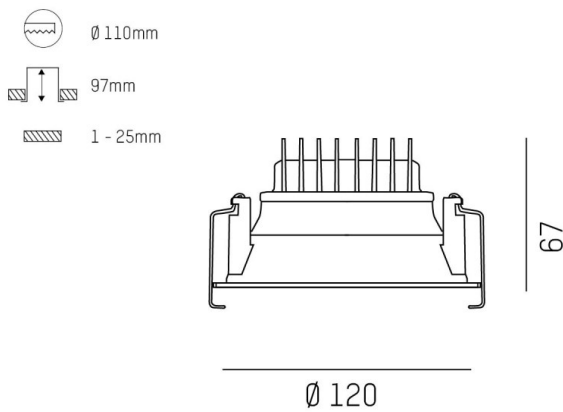

COZY

573-010081401b1b0

COZY DOWNLIGHT R RECESSED DOWNLIGHT made of aluminium, copper, similar to RAL 8004, decor copper, vacuum deposited synthetic Dark-reflector beam 24°, light output direct, UGR <22, without converter, dimmability: not dimmable, IP20

DRAWING

TECHNICAL DETAILS

Bulb type	LED 15W
Luminous flux [lm]	650
Colour temp. [K]	4000K
CRI	>90
UGR	<22
Optics	vacuum deposited synthetic Dark-reflector
Designer	Serge Cornelissen
Converter	without converter
Dimming	not dimmable
Light output	direct
Beam angle [°]	24°
Voltage [V]	24 VDC
Material	aluminium
Height [mm]	67
Diameter [mm]	120
Ceiling cutout [mm]	110
Ceiling thickness [mm]	1-25
Recess depth [mm]	97
IP protection class	IP20
Voltage class	protection cl. II
Shock resistance	IK06
Net weight [kg]	0,39
Colour lamp	copper
RAL	8004
Colour decor	copper
EAN-Number	9010506960242
Lifetime [h]	L80 B10 50 000
Energy efficiency cl.	E

LIGHT DISTRIBUTION CURVE

The values are rated values. Power and luminous flux are initially subject to a tolerance of +/- 10%. Colour temperature tolerance: +/- 150 K. The values apply to an ambient temperature of 25°C unless otherwise specified.