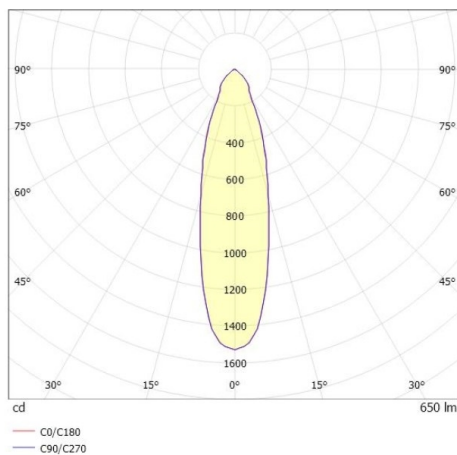

COZY

573-010081401b1bd

COZY DOWNLIGHT R RECESSED DOWNLIGHT made of aluminium, copper, similar to RAL 8004, decor copper, vacuum deposited synthetic Dark-reflector beam 24°, light output direct, UGR <22, without converter, dimmability: DALI, IP20

DRAWING

TECHNICAL DETAILS

Bulb type	LED 15W
Luminous flux [lm]	650
Colour temp. [K]	4000K
CRI	>90
UGR	<22
Optics	vacuum deposited synthetic Dark-reflector
Designer	Serge Cornelissen
Converter	without converter
Light output	direct
Beam angle [°]	24°
Voltage [V]	24 VDC
Material	aluminium
Height [mm]	67
Diameter [mm]	120
Ceiling cutout [mm]	110
Ceiling thickness [mm]	1-25
Recess depth [mm]	97
IP protection class	IP20
Voltage class	protection cl. II
Shock resistance	IK06
Net weight [kg]	0,42
Colour lamp	copper
RAL	8004
Colour decor	copper
EAN-Number	9010506960488
Lifetime [h]	L80 B10 50 000
Energy efficiency cl.	E

LIGHT DISTRIBUTION CURVE

The values are rated values. Power and luminous flux are initially subject to a tolerance of +/- 10%. Colour temperature tolerance: +/- 150 K. The values apply to an ambient temperature of 25°C unless otherwise specified.