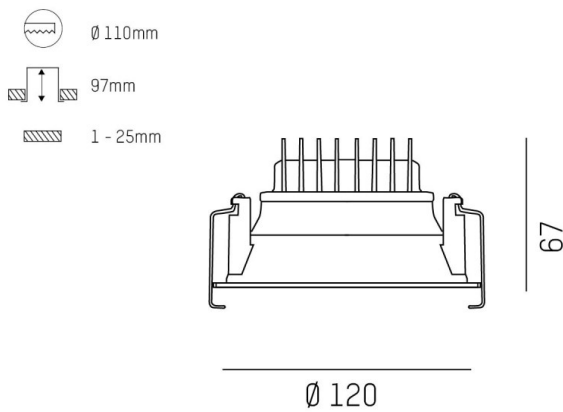

COZY

573-010081401b1bd

COZY DOWNLIGHT R RECESSED DOWNLIGHT made of aluminium, copper, similar to RAL 8004, decor copper, vacuum deposited synthetic Dark-reflector beam 24°, light output direct, UGR <22, without converter, dimmability: DALI, IP20

DRAWING

TECHNICAL DETAILS

Bulb type	LED 15W
Luminous flux [lm]	650
Colour temp. [K]	4000K
CRI	>90
UGR	<22
Optics	vacuum deposited synthetic Dark-reflector
Designer	Serge Cornelissen
Converter	without converter
Light output	direct
Beam angle [°]	24°
Voltage [V]	24 VDC
Material	aluminium
Height [mm]	67
Diameter [mm]	120
Ceiling cutout [mm]	110
Ceiling thickness [mm]	1-25
Recess depth [mm]	97
IP protection class	IP20
Voltage class	protection cl. II
Shock resistance	IK06
Net weight [kg]	0,42
Colour lamp	copper
RAL	8004
Colour decor	copper
EAN-Number	9010506960488
Lifetime [h]	L80 B10 50 000
Energy efficiency cl.	E

LIGHT DISTRIBUTION CURVE

The values are rated values. Power and luminous flux are initially subject to a tolerance of +/- 10%. Colour temperature tolerance: +/- 150 K. The values apply to an ambient temperature of 25°C unless otherwise specified.