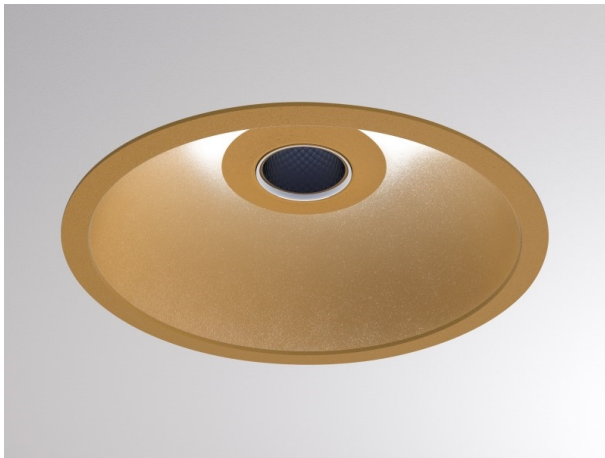

COZY

573-010081401d1d0

COZY DOWNLIGHT R RECESSED DOWNLIGHT made of aluminium, gold, similar to RAL 070 60 40, decor gold, vacuum deposited synthetic Dark-reflector beam 24°, light output direct, UGR <22, without converter, dimmability: not dimmable, IP20

DRAWING

TECHNICAL DETAILS

Bulb type	LED 15W
Luminous flux [lm]	650
Colour temp. [K]	4000K
CRI	>90
UGR	<22
Optics	vacuum deposited synthetic Dark-reflector
Designer	Serge Cornelissen
Converter	without converter
Dimming	not dimmable
Light output	direct
Beam angle [°]	24°
Voltage [V]	24 VDC
Material	aluminium
Height [mm]	67
Diameter [mm]	120
Ceiling cutout [mm]	110
Ceiling thickness [mm]	1-25
Recess depth [mm]	97
IP protection class	IP20
Voltage class	protection cl. II
Shock resistance	IK06
Net weight [kg]	0,39
Colour lamp	gold
RAL	070 60 40
Colour decor	gold
EAN-Number	9010506960235
Lifetime [h]	L80 B10 50 000
Energy efficiency cl.	E