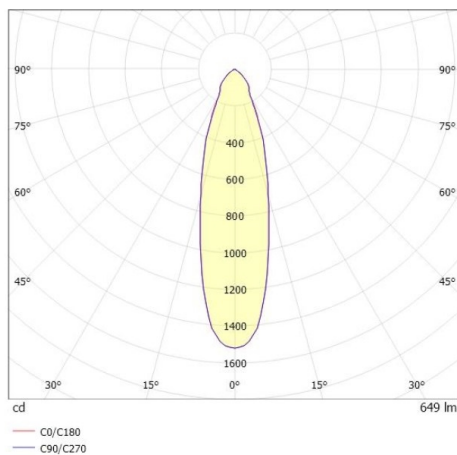

COZY

573-010081401d1d0

COZY DOWNLIGHT R RECESSED DOWNLIGHT made of aluminium, gold, similar to RAL 070 60 40, decor gold, vacuum deposited synthetic Dark-reflector beam 24°, light output direct, UGR <22, without converter, dimmability: not dimmable, IP20

DRAWING

TECHNICAL DETAILS

Bulb type	LED 15W
Luminous flux [lm]	650
Colour temp. [K]	4000K
CRI	>90
UGR	<22
Optics	vacuum deposited synthetic Dark-reflector
Designer	Serge Cornelissen
Converter	without converter
Dimming	not dimmable
Light output	direct
Beam angle [°]	24°
Voltage [V]	24 VDC
Material	aluminium
Height [mm]	67
Diameter [mm]	120
Ceiling cutout [mm]	110
Ceiling thickness [mm]	1-25
Recess depth [mm]	97
IP protection class	IP20
Voltage class	protection cl. II
Shock resistance	IK06
Net weight [kg]	0,39
Colour lamp	gold
RAL	070 60 40
Colour decor	gold
EAN-Number	9010506960235
Lifetime [h]	L80 B10 50 000
Energy efficiency cl.	E

LIGHT DISTRIBUTION CURVE

The values are rated values. Power and luminous flux are initially subject to a tolerance of +/- 10%. Colour temperature tolerance: +/- 150 K. The values apply to an ambient temperature of 25°C unless otherwise specified.