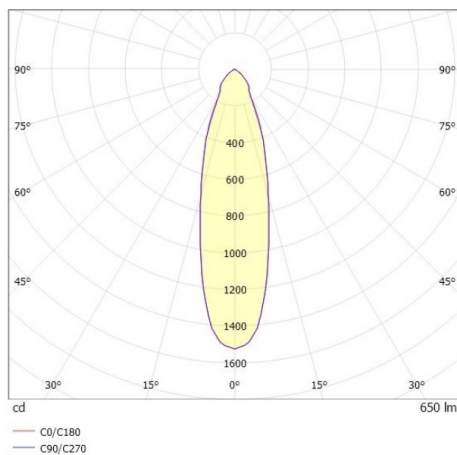

DRAWING

TECHNICAL DETAILS

Bulb type	LED 15W
Luminous flux [lm]	650
Colour temp. [K]	4000K
CRI	>90
UGR	<22
Optics	vacuum deposited synthetic Dark-reflector
Designer	Serge Cornelissen
Converter	without converter
Light output	direct
Beam angle [°]	24°
Voltage [V]	24 VDC
Material	aluminium
Height [mm]	67
Diameter [mm]	120
Ceiling cutout [mm]	110
Ceiling thickness [mm]	1-25
Recess depth [mm]	97
IP protection class	IP20
Voltage class	protection cl. II
Shock resistance	IK06
Net weight [kg]	0,42
Colour lamp	gold
RAL	070 60 40
Colour decor	gold
EAN-Number	9010506960471
Lifetime [h]	L80 B10 50 000
Energy efficiency cl.	E

LIGHT DISTRIBUTION CURVE

The values are rated values. Power and luminous flux are initially subject to a tolerance of +/- 10%. Colour temperature tolerance: +/- 150 K. The values apply to an ambient temperature of 25°C unless otherwise specified.