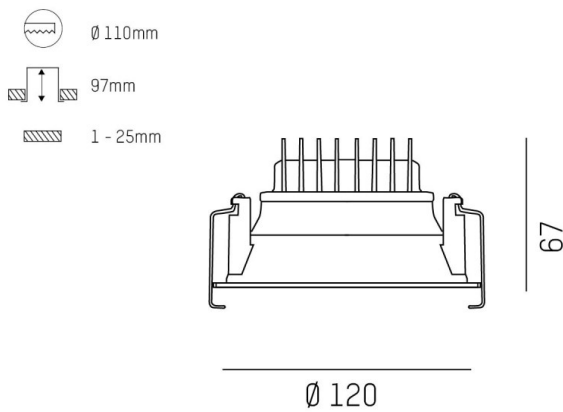

COZY

573-010081401d1dd

COZY DOWNLIGHT R RECESSED DOWNLIGHT made of aluminium, gold, similar to RAL 070 60 40, decor gold, vacuum deposited synthetic Dark-reflector beam 24°, light output direct, UGR <22, without converter, dimmability: DALI, IP20

DRAWING

TECHNICAL DETAILS

Bulb type	LED 15W
Luminous flux [lm]	650
Colour temp. [K]	4000K
CRI	>90
UGR	<22
Optics	vacuum deposited synthetic Dark-reflector
Designer	Serge Cornelissen
Converter	without converter
Light output	direct
Beam angle [°]	24°
Voltage [V]	24 VDC
Material	aluminium
Height [mm]	67
Diameter [mm]	120
Ceiling cutout [mm]	110
Ceiling thickness [mm]	1-25
Recess depth [mm]	97
IP protection class	IP20
Voltage class	protection cl. II
Shock resistance	IK06
Net weight [kg]	0,42
Colour lamp	gold
RAL	070 60 40
Colour decor	gold
EAN-Number	9010506960471
Lifetime [h]	L80 B10 50 000
Energy efficiency cl.	E

LIGHT DISTRIBUTION CURVE

The values are rated values. Power and luminous flux are initially subject to a tolerance of +/- 10%. Colour temperature tolerance: +/- 150 K. The values apply to an ambient temperature of 25°C unless otherwise specified.