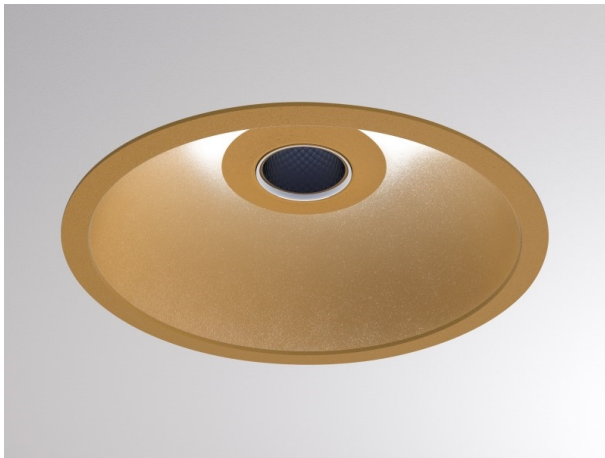

COZY

573-010081401d1dd

COZY DOWNLIGHT R RECESSED DOWNLIGHT made of aluminium, gold, similar to RAL 070 60 40, decor gold, vacuum deposited synthetic Dark-reflector beam 24°, light output direct, UGR <22, without converter, dimmability: DALI, IP20

DRAWING

TECHNICAL DETAILS

Bulb type	LED 15W
Luminous flux [lm]	650
Colour temp. [K]	4000K
CRI	>90
UGR	<22
Optics	vacuum deposited synthetic Dark-reflector
Designer	Serge Cornelissen
Converter	without converter
Light output	direct
Beam angle [°]	24°
Voltage [V]	24 VDC
Material	aluminium
Height [mm]	67
Diameter [mm]	120
Ceiling cutout [mm]	110
Ceiling thickness [mm]	1-25
Recess depth [mm]	97
IP protection class	IP20
Voltage class	protection cl. II
Shock resistance	IK06
Net weight [kg]	0,42
Colour lamp	gold
RAL	070 60 40
Colour decor	gold
EAN-Number	9010506960471
Lifetime [h]	L80 B10 50 000
Energy efficiency cl.	E