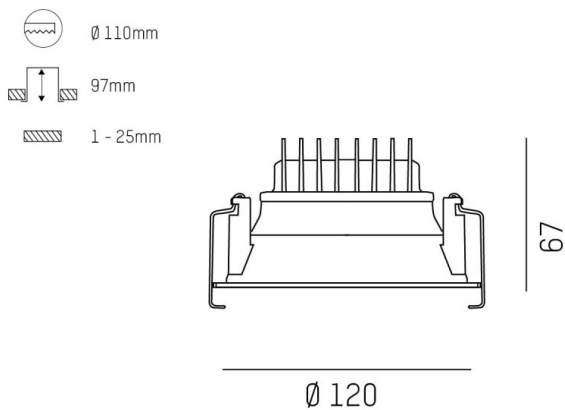

COZY

573-0100819005050

COZY DOWNLIGHT R RECESSED DOWNLIGHT made of aluminium, white, similar to RAL 9016, decor white, vacuum deposited synthetic Dark-reflector beam 24°, light output direct, UGR <25, without converter, dimmability: not dimmable, IP20

DRAWING

TECHNICAL DETAILS

Bulb type	LED 15W
Luminous flux [lm]	700
Colour temp. [K]	3000K
CRI	>90
UGR	<25
Optics	vacuum deposited synthetic Dark-reflector
Designer	Serge Cornelissen
Converter	without converter
Dimming	not dimmable
Light output	direct
Beam angle [°]	24°
Voltage [V]	24 VDC
Material	aluminium
Height [mm]	67
Diameter [mm]	120
Ceiling cutout [mm]	110
Ceiling thickness [mm]	1-25
Recess depth [mm]	97
IP protection class	IP20
Voltage class	protection cl. II
Shock resistance	IK06
Net weight [kg]	0,38
Colour lamp	white
RAL	9016
Colour decor	white
EAN-Number	9010506960136
Lifetime [h]	L80 B10 50 000
Energy efficiency cl.	E

LIGHT DISTRIBUTION CURVE

The values are rated values. Power and luminous flux are initially subject to a tolerance of +/- 10%. Colour temperature tolerance: +/- 150 K. The values apply to an ambient temperature of 25°C unless otherwise specified.