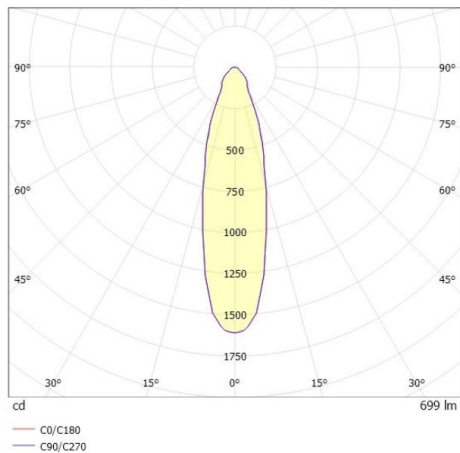

COZY

573-0100819005050

COZY DOWNLIGHT R RECESSED DOWNLIGHT made of aluminium, white, similar to RAL 9016, decor white, vacuum deposited synthetic Dark-reflector beam 24°, light output direct, UGR <25, without converter, dimmability: not dimmable, IP20

DRAWING

TECHNICAL DETAILS

Bulb type	LED 15W
Luminous flux [lm]	700
Colour temp. [K]	3000K
CRI	>90
UGR	<25
Optics	vacuum deposited synthetic Dark-reflector
Designer	Serge Cornelissen
Converter	without converter
Dimming	not dimmable
Light output	direct
Beam angle [°]	24°
Voltage [V]	24 VDC
Material	aluminium
Height [mm]	67
Diameter [mm]	120
Ceiling cutout [mm]	110
Ceiling thickness [mm]	1-25
Recess depth [mm]	97
IP protection class	IP20
Voltage class	protection cl. II
Shock resistance	IK06
Net weight [kg]	0,38
Colour lamp	white
RAL	9016
Colour decor	white
EAN-Number	9010506960136
Lifetime [h]	L80 B10 50 000
Energy efficiency cl.	E

LIGHT DISTRIBUTION CURVE

The values are rated values. Power and luminous flux are initially subject to a tolerance of +/- 10%. Colour temperature tolerance: +/- 150 K. The values apply to an ambient temperature of 25°C unless otherwise specified.