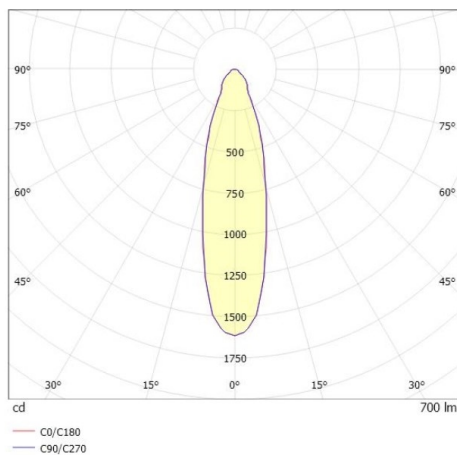

COZY

573-010081900505d

COZY DOWNLIGHT R RECESSED DOWNLIGHT made of aluminium, white, similar to RAL 9016, decor white, vacuum deposited synthetic Dark-reflector beam 24°, light output direct, UGR <25, without converter, dimmability: DALI, IP20

DRAWING

TECHNICAL DETAILS

Bulb type	LED 15W
Luminous flux [lm]	700
Colour temp. [K]	3000K
CRI	>90
UGR	<25
Optics	vacuum deposited synthetic Dark-reflector
Designer	Serge Cornelissen
Converter	without converter
Light output	direct
Beam angle [°]	24°
Voltage [V]	24 VDC
Material	aluminium
Height [mm]	67
Diameter [mm]	120
Ceiling cutout [mm]	110
Ceiling thickness [mm]	1-25
Recess depth [mm]	97
IP protection class	IP20
Voltage class	protection cl. II
Shock resistance	IK06
Net weight [kg]	0,41
Colour lamp	white
RAL	9016
Colour decor	white
EAN-Number	9010506960372
Lifetime [h]	L80 B10 50 000
Energy efficiency cl.	E

LIGHT DISTRIBUTION CURVE

The values are rated values. Power and luminous flux are initially subject to a tolerance of +/- 10%. Colour temperature tolerance: +/- 150 K. The values apply to an ambient temperature of 25°C unless otherwise specified.