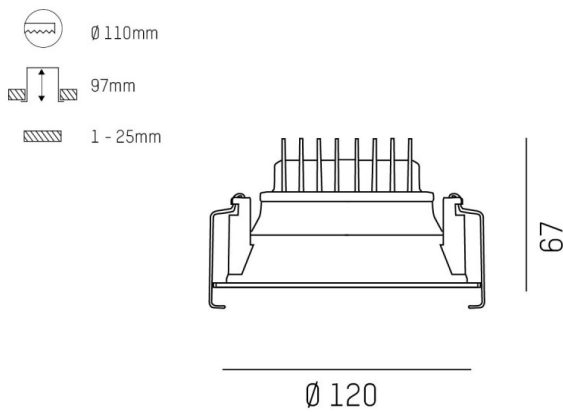

COZY

573-010081900505d

COZY DOWNLIGHT R RECESSED DOWNLIGHT made of aluminium, white, similar to RAL 9016, decor white, vacuum deposited synthetic Dark-reflector beam 24°, light output direct, UGR <25, without converter, dimmability: DALI, IP20

DRAWING

TECHNICAL DETAILS

Bulb type	LED 15W
Luminous flux [lm]	700
Colour temp. [K]	3000K
CRI	>90
UGR	<25
Optics	vacuum deposited synthetic Dark-reflector
Designer	Serge Cornelissen
Converter	without converter
Light output	direct
Beam angle [°]	24°
Voltage [V]	24 VDC
Material	aluminium
Height [mm]	67
Diameter [mm]	120
Ceiling cutout [mm]	110
Ceiling thickness [mm]	1-25
Recess depth [mm]	97
IP protection class	IP20
Voltage class	protection cl. II
Shock resistance	IK06
Net weight [kg]	0,41
Colour lamp	white
RAL	9016
Colour decor	white
EAN-Number	9010506960372
Lifetime [h]	L80 B10 50 000
Energy efficiency cl.	E

LIGHT DISTRIBUTION CURVE

The values are rated values. Power and luminous flux are initially subject to a tolerance of +/- 10%. Colour temperature tolerance: +/- 150 K. The values apply to an ambient temperature of 25°C unless otherwise specified.