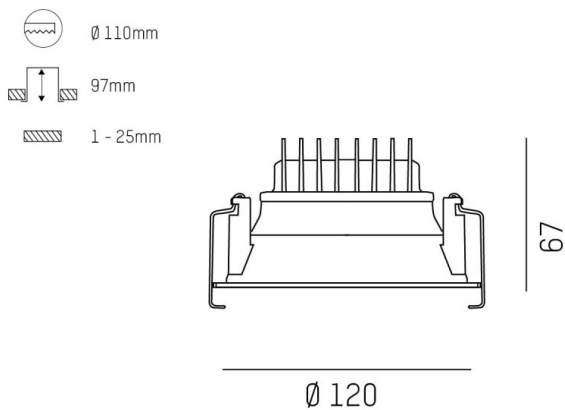

COZY

573-0100819006060

COZY DOWNLIGHT R RECESSED DOWNLIGHT made of aluminium, black, similar to RAL 9005, decor black, vacuum deposited synthetic Dark-reflector beam 24°, light output direct, UGR <22, without converter, dimmability: not dimmable, IP20

DRAWING

TECHNICAL DETAILS

Bulb type	LED 15W
Luminous flux [lm]	540
Colour temp. [K]	3000K
CRI	>90
UGR	<22
Optics	vacuum deposited synthetic Dark-reflector
Designer	Serge Cornelissen
Converter	without converter
Dimming	not dimmable
Light output	direct
Beam angle [°]	24°
Voltage [V]	24 VDC
Material	aluminium
Height [mm]	67
Diameter [mm]	120
Ceiling cutout [mm]	110
Ceiling thickness [mm]	1-25
Recess depth [mm]	97
IP protection class	IP20
Voltage class	protection cl. II
Shock resistance	IK06
Net weight [kg]	0,39
Colour lamp	black
RAL	9005
Colour decor	black
EAN-Number	9010506960143
Lifetime [h]	L80 B10 50 000
Energy efficiency cl.	E

LIGHT DISTRIBUTION CURVE

The values are rated values. Power and luminous flux are initially subject to a tolerance of +/- 10%. Colour temperature tolerance: +/- 150 K. The values apply to an ambient temperature of 25°C unless otherwise specified.