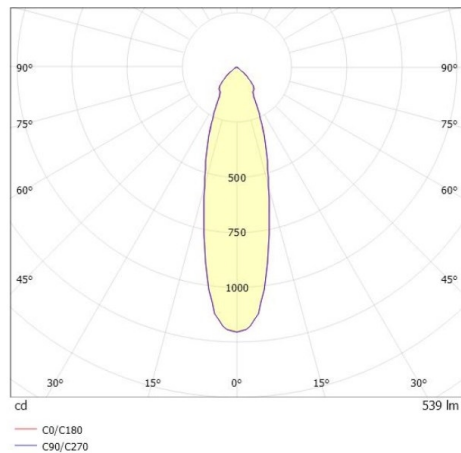

COZY

573-0100819006060

COZY DOWNLIGHT R RECESSED DOWNLIGHT made of aluminium, black, similar to RAL 9005, decor black, vacuum deposited synthetic Dark-reflector beam 24°, light output direct, UGR <22, without converter, dimmability: not dimmable, IP20

DRAWING

TECHNICAL DETAILS

Bulb type	LED 15W
Luminous flux [lm]	540
Colour temp. [K]	3000K
CRI	>90
UGR	<22
Optics	vacuum deposited synthetic Dark-reflector
Designer	Serge Cornelissen
Converter	without converter
Dimming	not dimmable
Light output	direct
Beam angle [°]	24°
Voltage [V]	24 VDC
Material	aluminium
Height [mm]	67
Diameter [mm]	120
Ceiling cutout [mm]	110
Ceiling thickness [mm]	1-25
Recess depth [mm]	97
IP protection class	IP20
Voltage class	protection cl. II
Shock resistance	IK06
Net weight [kg]	0,39
Colour lamp	black
RAL	9005
Colour decor	black
EAN-Number	9010506960143
Lifetime [h]	L80 B10 50 000
Energy efficiency cl.	E

LIGHT DISTRIBUTION CURVE

The values are rated values. Power and luminous flux are initially subject to a tolerance of +/- 10%. Colour temperature tolerance: +/- 150 K. The values apply to an ambient temperature of 25°C unless otherwise specified.