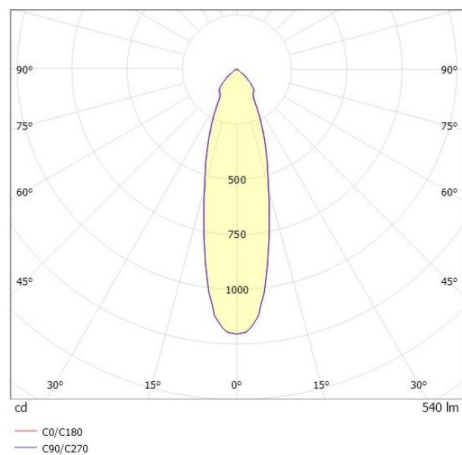

COZY

573-010081900606d

COZY DOWNLIGHT R RECESSED DOWNLIGHT made of aluminium, black, similar to RAL 9005, decor black, vacuum deposited synthetic Dark-reflector beam 24°, light output direct, UGR <22, without converter, dimmability: DALI, IP20

DRAWING

TECHNICAL DETAILS

Bulb type	LED 15W
Luminous flux [lm]	540
Colour temp. [K]	3000K
CRI	>90
UGR	<22
Optics	vacuum deposited synthetic Dark-reflector
Designer	Serge Cornelissen
Converter	without converter
Light output	direct
Beam angle [°]	24°
Voltage [V]	24 VDC
Material	aluminium
Height [mm]	67
Diameter [mm]	120
Ceiling cutout [mm]	110
Ceiling thickness [mm]	1-25
Recess depth [mm]	97
IP protection class	IP20
Voltage class	protection cl. II
Shock resistance	IK06
Net weight [kg]	0,43
Colour lamp	black
RAL	9005
Colour decor	black
EAN-Number	9010506960389
Lifetime [h]	L80 B10 50 000
Energy efficiency cl.	E

LIGHT DISTRIBUTION CURVE

The values are rated values. Power and luminous flux are initially subject to a tolerance of +/- 10%. Colour temperature tolerance: +/- 150 K. The values apply to an ambient temperature of 25°C unless otherwise specified.