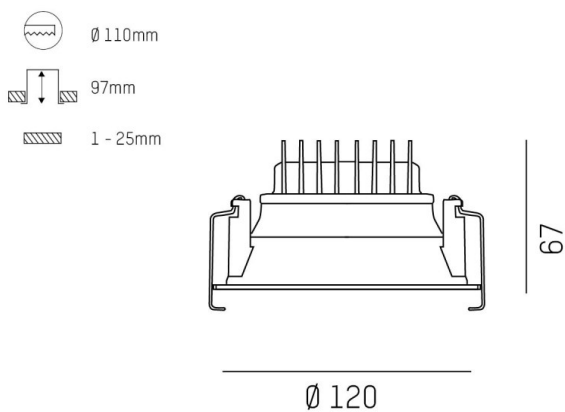

COZY

573-010081900606d

COZY DOWNLIGHT R RECESSED DOWNLIGHT made of aluminium, black, similar to RAL 9005, decor black, vacuum deposited synthetic Dark-reflector beam 24°, light output direct, UGR <22, without converter, dimmability: DALI, IP20

DRAWING

TECHNICAL DETAILS

Bulb type	LED 15W
Luminous flux [lm]	540
Colour temp. [K]	3000K
CRI	>90
UGR	<22
Optics	vacuum deposited synthetic Dark-reflector
Designer	Serge Cornelissen
Converter	without converter
Light output	direct
Beam angle [°]	24°
Voltage [V]	24 VDC
Material	aluminium
Height [mm]	67
Diameter [mm]	120
Ceiling cutout [mm]	110
Ceiling thickness [mm]	1-25
Recess depth [mm]	97
IP protection class	IP20
Voltage class	protection cl. II
Shock resistance	IK06
Net weight [kg]	0,43
Colour lamp	black
RAL	9005
Colour decor	black
EAN-Number	9010506960389
Lifetime [h]	L80 B10 50 000
Energy efficiency cl.	E

LIGHT DISTRIBUTION CURVE

The values are rated values. Power and luminous flux are initially subject to a tolerance of +/- 10%. Colour temperature tolerance: +/- 150 K. The values apply to an ambient temperature of 25°C unless otherwise specified.