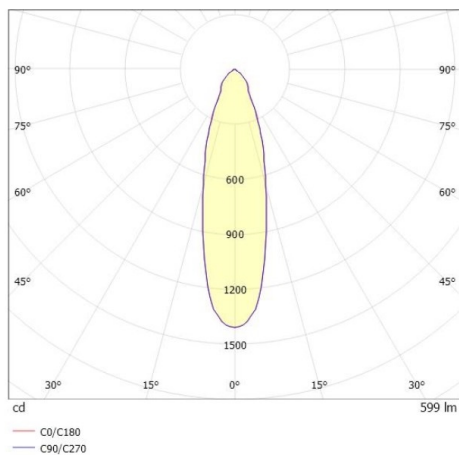

COZY

573-010081901b1b0

COZY DOWNLIGHT R RECESSED DOWNLIGHT made of aluminium, copper, similar to RAL 8004, decor copper, vacuum deposited synthetic Dark-reflector beam 24°, light output direct, UGR <22, without converter, dimmability: not dimmable, IP20

DRAWING

TECHNICAL DETAILS

Bulb type	LED 15W
Luminous flux [lm]	600
Colour temp. [K]	3000K
CRI	>90
UGR	<22
Optics	vacuum deposited synthetic Dark-reflector
Designer	Serge Cornelissen
Converter	without converter
Dimming	not dimmable
Light output	direct
Beam angle [°]	24°
Voltage [V]	24 VDC
Material	aluminium
Height [mm]	67
Diameter [mm]	120
Ceiling cutout [mm]	110
Ceiling thickness [mm]	1-25
Recess depth [mm]	97
IP protection class	IP20
Voltage class	protection cl. II
Shock resistance	IK06
Net weight [kg]	0,39
Colour lamp	copper
RAL	8004
Colour decor	copper
EAN-Number	9010506960167
Lifetime [h]	L80 B10 50 000
Energy efficiency cl.	E

LIGHT DISTRIBUTION CURVE

The values are rated values. Power and luminous flux are initially subject to a tolerance of +/- 10%. Colour temperature tolerance: +/- 150 K. The values apply to an ambient temperature of 25°C unless otherwise specified.