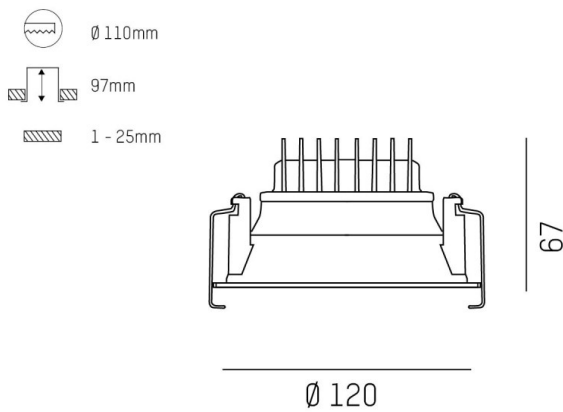

COZY

573-010081901b1b0

COZY DOWNLIGHT R RECESSED DOWNLIGHT made of aluminium, copper, similar to RAL 8004, decor copper, vacuum deposited synthetic Dark-reflector beam 24°, light output direct, UGR <22, without converter, dimmability: not dimmable, IP20

DRAWING

TECHNICAL DETAILS

Bulb type	LED 15W
Luminous flux [lm]	600
Colour temp. [K]	3000K
CRI	>90
UGR	<22
Optics	vacuum deposited synthetic Dark-reflector
Designer	Serge Cornelissen
Converter	without converter
Dimming	not dimmable
Light output	direct
Beam angle [°]	24°
Voltage [V]	24 VDC
Material	aluminium
Height [mm]	67
Diameter [mm]	120
Ceiling cutout [mm]	110
Ceiling thickness [mm]	1-25
Recess depth [mm]	97
IP protection class	IP20
Voltage class	protection cl. II
Shock resistance	IK06
Net weight [kg]	0,39
Colour lamp	copper
RAL	8004
Colour decor	copper
EAN-Number	9010506960167
Lifetime [h]	L80 B10 50 000
Energy efficiency cl.	E

LIGHT DISTRIBUTION CURVE

The values are rated values. Power and luminous flux are initially subject to a tolerance of +/- 10%. Colour temperature tolerance: +/- 150 K. The values apply to an ambient temperature of 25°C unless otherwise specified.