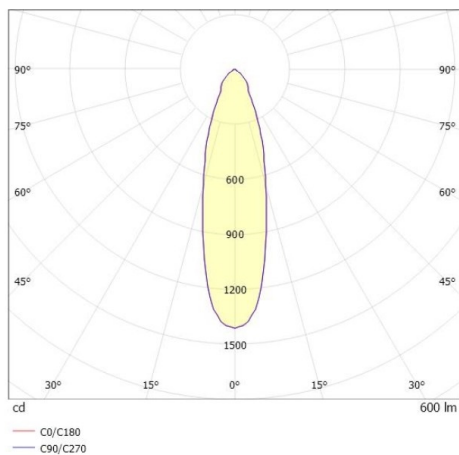

COZY

573-010081901b1bd

COZY DOWNLIGHT R RECESSED DOWNLIGHT made of aluminium, copper, similar to RAL 8004, decor copper, vacuum deposited synthetic Dark-reflector beam 24°, light output direct, UGR <22, without converter, dimmability: DALI, IP20

DRAWING

TECHNICAL DETAILS

Bulb type	LED 15W
Luminous flux [lm]	600
Colour temp. [K]	3000K
CRI	>90
UGR	<22
Optics	vacuum deposited synthetic Dark-reflector
Designer	Serge Cornelissen
Converter	without converter
Light output	direct
Beam angle [°]	24°
Voltage [V]	24 VDC
Material	aluminium
Height [mm]	67
Diameter [mm]	120
Ceiling cutout [mm]	110
Ceiling thickness [mm]	1-25
Recess depth [mm]	97
IP protection class	IP20
Voltage class	protection cl. II
Shock resistance	IK06
Net weight [kg]	0,42
Colour lamp	copper
RAL	8004
Colour decor	copper
EAN-Number	9010506960402
Lifetime [h]	L80 B10 50 000
Energy efficiency cl.	E

LIGHT DISTRIBUTION CURVE

The values are rated values. Power and luminous flux are initially subject to a tolerance of +/- 10%. Colour temperature tolerance: +/- 150 K. The values apply to an ambient temperature of 25°C unless otherwise specified.