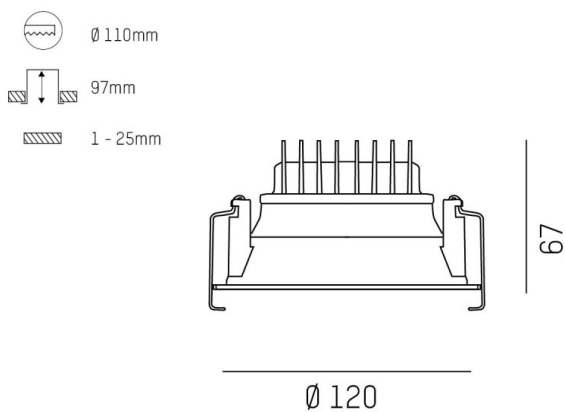

COZY

573-010081901d1d0

COZY DOWNLIGHT R RECESSED DOWNLIGHT made of aluminium, gold, similar to RAL 070 60 40, decor gold, vacuum deposited synthetic Dark-reflector beam 24°, light output direct, UGR <22, without converter, dimmability: not dimmable, IP20

DRAWING

TECHNICAL DETAILS

Bulb type	LED 15W
Luminous flux [lm]	600
Colour temp. [K]	3000K
CRI	>90
UGR	<22
Optics	vacuum deposited synthetic Dark-reflector
Designer	Serge Cornelissen
Converter	without converter
Dimming	not dimmable
Light output	direct
Beam angle [°]	24°
Voltage [V]	24 VDC
Material	aluminium
Height [mm]	67
Diameter [mm]	120
Ceiling cutout [mm]	110
Ceiling thickness [mm]	1-25
Recess depth [mm]	97
IP protection class	IP20
Voltage class	protection cl. II
Shock resistance	IK06
Net weight [kg]	0,39
Colour lamp	gold
RAL	070 60 40
Colour decor	gold
EAN-Number	9010506960150
Lifetime [h]	L80 B10 50 000
Energy efficiency cl.	E

LIGHT DISTRIBUTION CURVE

The values are rated values. Power and luminous flux are initially subject to a tolerance of +/- 10%. Colour temperature tolerance: +/- 150 K. The values apply to an ambient temperature of 25°C unless otherwise specified.