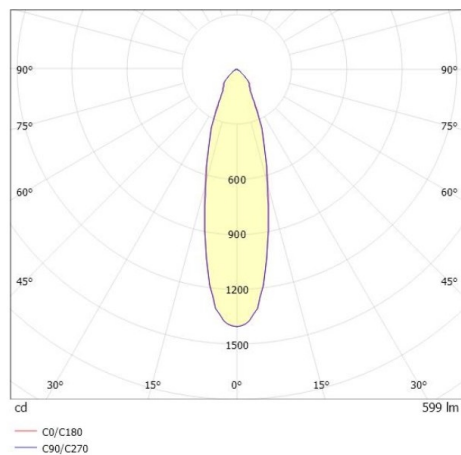

COZY

573-010081901d1d0

COZY DOWNLIGHT R RECESSED DOWNLIGHT made of aluminium, gold, similar to RAL 070 60 40, decor gold, vacuum deposited synthetic Dark-reflector beam 24°, light output direct, UGR <22, without converter, dimmability: not dimmable, IP20

DRAWING

TECHNICAL DETAILS

Bulb type	LED 15W
Luminous flux [lm]	600
Colour temp. [K]	3000K
CRI	>90
UGR	<22
Optics	vacuum deposited synthetic Dark-reflector
Designer	Serge Cornelissen
Converter	without converter
Dimming	not dimmable
Light output	direct
Beam angle [°]	24°
Voltage [V]	24 VDC
Material	aluminium
Height [mm]	67
Diameter [mm]	120
Ceiling cutout [mm]	110
Ceiling thickness [mm]	1-25
Recess depth [mm]	97
IP protection class	IP20
Voltage class	protection cl. II
Shock resistance	IK06
Net weight [kg]	0,39
Colour lamp	gold
RAL	070 60 40
Colour decor	gold
EAN-Number	9010506960150
Lifetime [h]	L80 B10 50 000
Energy efficiency cl.	E

LIGHT DISTRIBUTION CURVE

The values are rated values. Power and luminous flux are initially subject to a tolerance of +/- 10%. Colour temperature tolerance: +/- 150 K. The values apply to an ambient temperature of 25°C unless otherwise specified.