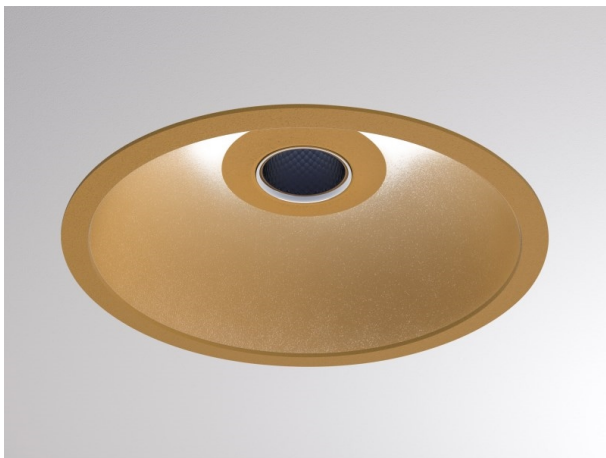

COZY

573-010081901d1d0

COZY DOWNLIGHT R RECESSED DOWNLIGHT made of aluminium, gold, similar to RAL 070 60 40, decor gold, vacuum deposited synthetic Dark-reflector beam 24°, light output direct, UGR <22, without converter, dimmability: not dimmable, IP20

DRAWING

TECHNICAL DETAILS

Bulb type	LED 15W
Luminous flux [lm]	600
Colour temp. [K]	3000K
CRI	>90
UGR	<22
Optics	vacuum deposited synthetic Dark-reflector
Designer	Serge Cornelissen
Converter	without converter
Dimming	not dimmable
Light output	direct
Beam angle [°]	24°
Voltage [V]	24 VDC
Material	aluminium
Height [mm]	67
Diameter [mm]	120
Ceiling cutout [mm]	110
Ceiling thickness [mm]	1-25
Recess depth [mm]	97
IP protection class	IP20
Voltage class	protection cl. II
Shock resistance	IK06
Net weight [kg]	0,39
Colour lamp	gold
RAL	070 60 40
Colour decor	gold
EAN-Number	9010506960150
Lifetime [h]	L80 B10 50 000
Energy efficiency cl.	E