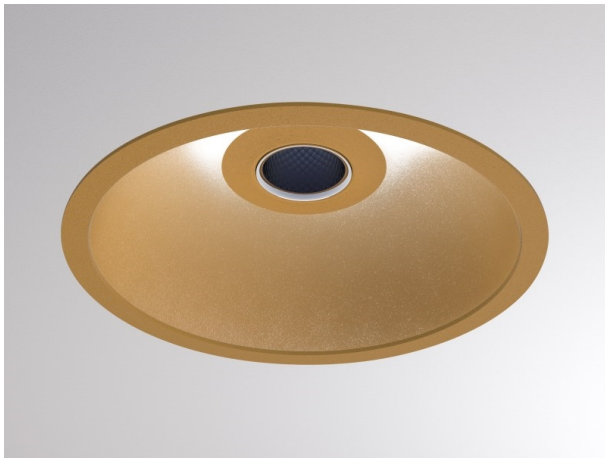

COZY

573-010081901d1dd

COZY DOWNLIGHT R RECESSED DOWNLIGHT made of aluminium, gold, similar to RAL 070 60 40, decor gold, vacuum deposited synthetic Dark-reflector beam 24°, light output direct, UGR <22, without converter, dimmability: DALI, IP20

DRAWING

TECHNICAL DETAILS

Bulb type	LED 15W
Luminous flux [lm]	600
Colour temp. [K]	3000K
CRI	>90
UGR	<22
Optics	vacuum deposited synthetic Dark-reflector
Designer	Serge Cornelissen
Converter	without converter
Light output	direct
Beam angle [°]	24°
Voltage [V]	24 VDC
Material	aluminium
Height [mm]	67
Diameter [mm]	120
Ceiling cutout [mm]	110
Ceiling thickness [mm]	1-25
Recess depth [mm]	97
IP protection class	IP20
Voltage class	protection cl. II
Shock resistance	IK06
Net weight [kg]	0,42
Colour lamp	gold
RAL	070 60 40
Colour decor	gold
EAN-Number	9010506960396
Lifetime [h]	L80 B10 50 000
Energy efficiency cl.	E