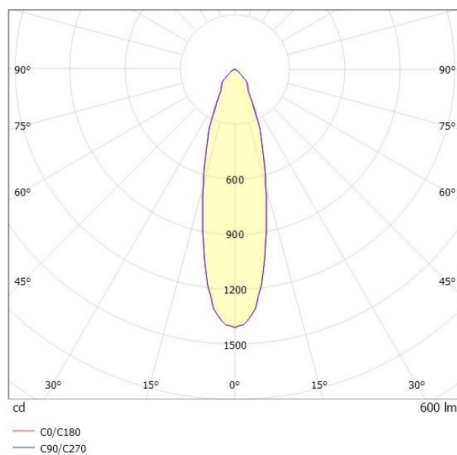

DRAWING

TECHNICAL DETAILS

Bulb type	LED 15W
Luminous flux [lm]	600
Colour temp. [K]	3000K
CRI	>90
UGR	<22
Optics	vacuum deposited synthetic Dark-reflector
Designer	Serge Cornelissen
Converter	without converter
Light output	direct
Beam angle [°]	24°
Voltage [V]	24 VDC
Material	aluminium
Height [mm]	67
Diameter [mm]	120
Ceiling cutout [mm]	110
Ceiling thickness [mm]	1-25
Recess depth [mm]	97
IP protection class	IP20
Voltage class	protection cl. II
Shock resistance	IK06
Net weight [kg]	0,42
Colour lamp	gold
RAL	070 60 40
Colour decor	gold
EAN-Number	9010506960396
Lifetime [h]	L80 B10 50 000
Energy efficiency cl.	E

LIGHT DISTRIBUTION CURVE

The values are rated values. Power and luminous flux are initially subject to a tolerance of +/- 10%. Colour temperature tolerance: +/- 150 K. The values apply to an ambient temperature of 25°C unless otherwise specified.