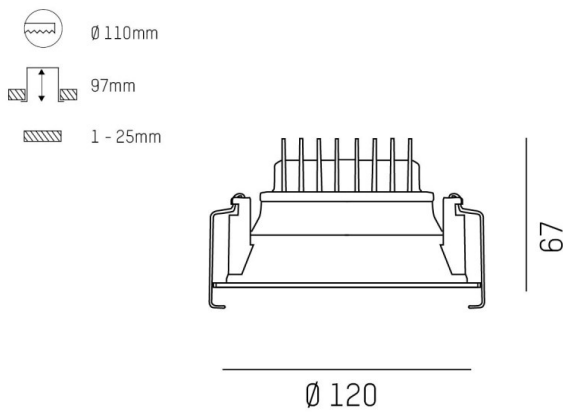

COZY

573-010081901d1dd

COZY DOWNLIGHT R RECESSED DOWNLIGHT made of aluminium, gold, similar to RAL 070 60 40, decor gold, vacuum deposited synthetic Dark-reflector beam 24°, light output direct, UGR <22, without converter, dimmability: DALI, IP20

DRAWING

TECHNICAL DETAILS

Bulb type	LED 15W
Luminous flux [lm]	600
Colour temp. [K]	3000K
CRI	>90
UGR	<22
Optics	vacuum deposited synthetic Dark-reflector
Designer	Serge Cornelissen
Converter	without converter
Light output	direct
Beam angle [°]	24°
Voltage [V]	24 VDC
Material	aluminium
Height [mm]	67
Diameter [mm]	120
Ceiling cutout [mm]	110
Ceiling thickness [mm]	1-25
Recess depth [mm]	97
IP protection class	IP20
Voltage class	protection cl. II
Shock resistance	IK06
Net weight [kg]	0,42
Colour lamp	gold
RAL	070 60 40
Colour decor	gold
EAN-Number	9010506960396
Lifetime [h]	L80 B10 50 000
Energy efficiency cl.	E

LIGHT DISTRIBUTION CURVE

The values are rated values. Power and luminous flux are initially subject to a tolerance of +/- 10%. Colour temperature tolerance: +/- 150 K. The values apply to an ambient temperature of 25°C unless otherwise specified.