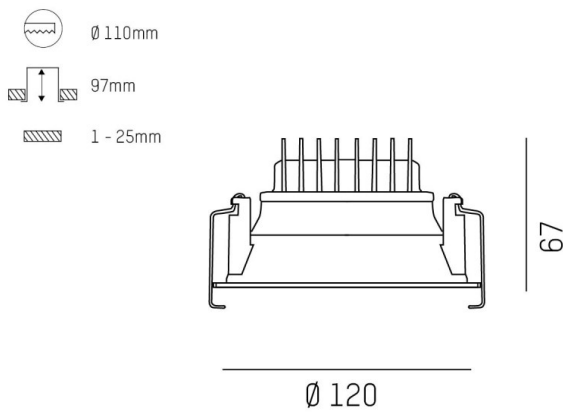

COZY

573-0100913005050

COZY DOWNLIGHT R RECESSED DOWNLIGHT made of aluminium, white, similar to RAL 9016, decor white, vacuum deposited synthetic Dark-reflector beam 38°, light output direct, UGR <25, without converter, dimmability: not dimmable, IP20

DRAWING

TECHNICAL DETAILS

Bulb type	LED 15W
Luminous flux [lm]	620
Colour temp. [K]	2700K
CRI	>90
UGR	<25
Optics	vacuum deposited synthetic Dark-reflector
Designer	Serge Cornelissen
Converter	without converter
Dimming	not dimmable
Light output	direct
Beam angle [°]	38°
Voltage [V]	24 VDC
Material	aluminium
Height [mm]	67
Diameter [mm]	120
Ceiling cutout [mm]	110
Ceiling thickness [mm]	1-25
Recess depth [mm]	97
IP protection class	IP20
Voltage class	protection cl. II
Shock resistance	IK06
Net weight [kg]	0,38
Colour lamp	white
RAL	9016
Colour decor	white
EAN-Number	9010506960297
Lifetime [h]	L80 B10 50 000
Energy efficiency cl.	E

LIGHT DISTRIBUTION CURVE

The values are rated values. Power and luminous flux are initially subject to a tolerance of +/- 10%. Colour temperature tolerance: +/- 150 K. The values apply to an ambient temperature of 25°C unless otherwise specified.