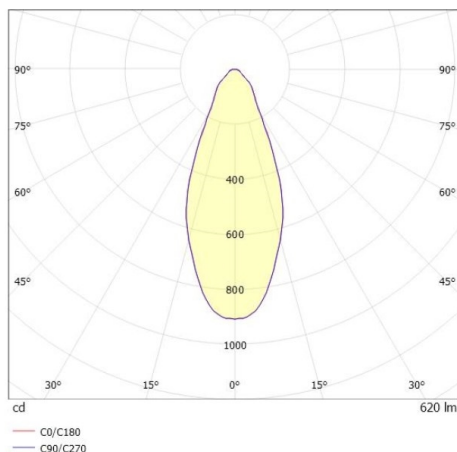

COZY

573-0100913005050

COZY DOWNLIGHT R RECESSED DOWNLIGHT made of aluminium, white, similar to RAL 9016, decor white, vacuum deposited synthetic Dark-reflector beam 38°, light output direct, UGR <25, without converter, dimmability: not dimmable, IP20

DRAWING

TECHNICAL DETAILS

Bulb type	LED 15W
Luminous flux [lm]	620
Colour temp. [K]	2700K
CRI	>90
UGR	<25
Optics	vacuum deposited synthetic Dark-reflector
Designer	Serge Cornelissen
Converter	without converter
Dimming	not dimmable
Light output	direct
Beam angle [°]	38°
Voltage [V]	24 VDC
Material	aluminium
Height [mm]	67
Diameter [mm]	120
Ceiling cutout [mm]	110
Ceiling thickness [mm]	1-25
Recess depth [mm]	97
IP protection class	IP20
Voltage class	protection cl. II
Shock resistance	IK06
Net weight [kg]	0,38
Colour lamp	white
RAL	9016
Colour decor	white
EAN-Number	9010506960297
Lifetime [h]	L80 B10 50 000
Energy efficiency cl.	E

LIGHT DISTRIBUTION CURVE

The values are rated values. Power and luminous flux are initially subject to a tolerance of +/- 10%. Colour temperature tolerance: +/- 150 K. The values apply to an ambient temperature of 25°C unless otherwise specified.