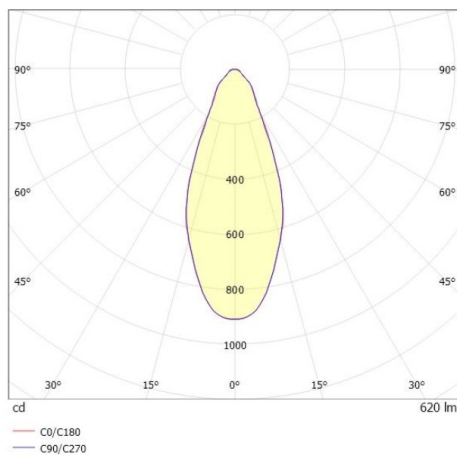

COZY

573-010091300505d

COZY DOWNLIGHT R RECESSED DOWNLIGHT made of aluminium, white, similar to RAL 9016, decor white, vacuum deposited synthetic Dark-reflector beam 38°, light output direct, UGR <25, without converter, dimmability: DALI, IP20

DRAWING

TECHNICAL DETAILS

Bulb type	LED 15W
Luminous flux [lm]	620
Colour temp. [K]	2700K
CRI	>90
UGR	<25
Optics	vacuum deposited synthetic Dark-reflector
Designer	Serge Cornelissen
Converter	without converter
Light output	direct
Beam angle [°]	38°
Voltage [V]	24 VDC
Material	aluminium
Height [mm]	67
Diameter [mm]	120
Ceiling cutout [mm]	110
Ceiling thickness [mm]	1-25
Recess depth [mm]	97
IP protection class	IP20
Voltage class	protection cl. II
Shock resistance	IK06
Net weight [kg]	0,41
Colour lamp	white
RAL	9016
Colour decor	white
EAN-Number	9010506960532
Lifetime [h]	L80 B10 50 000
Energy efficiency cl.	E

LIGHT DISTRIBUTION CURVE

The values are rated values. Power and luminous flux are initially subject to a tolerance of +/- 10%. Colour temperature tolerance: +/- 150 K. The values apply to an ambient temperature of 25°C unless otherwise specified.