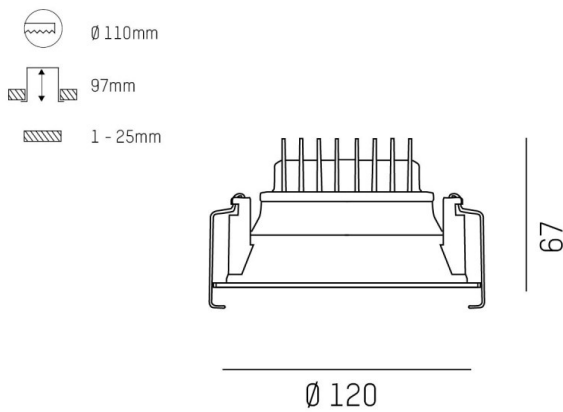

COZY

573-010091300505d

COZY DOWNLIGHT R RECESSED DOWNLIGHT made of aluminium, white, similar to RAL 9016, decor white, vacuum deposited synthetic Dark-reflector beam 38°, light output direct, UGR <25, without converter, dimmability: DALI, IP20

DRAWING

TECHNICAL DETAILS

Bulb type	LED 15W
Luminous flux [lm]	620
Colour temp. [K]	2700K
CRI	>90
UGR	<25
Optics	vacuum deposited synthetic Dark-reflector
Designer	Serge Cornelissen
Converter	without converter
Light output	direct
Beam angle [°]	38°
Voltage [V]	24 VDC
Material	aluminium
Height [mm]	67
Diameter [mm]	120
Ceiling cutout [mm]	110
Ceiling thickness [mm]	1-25
Recess depth [mm]	97
IP protection class	IP20
Voltage class	protection cl. II
Shock resistance	IK06
Net weight [kg]	0,41
Colour lamp	white
RAL	9016
Colour decor	white
EAN-Number	9010506960532
Lifetime [h]	L80 B10 50 000
Energy efficiency cl.	E

LIGHT DISTRIBUTION CURVE

The values are rated values. Power and luminous flux are initially subject to a tolerance of +/- 10%. Colour temperature tolerance: +/- 150 K. The values apply to an ambient temperature of 25°C unless otherwise specified.