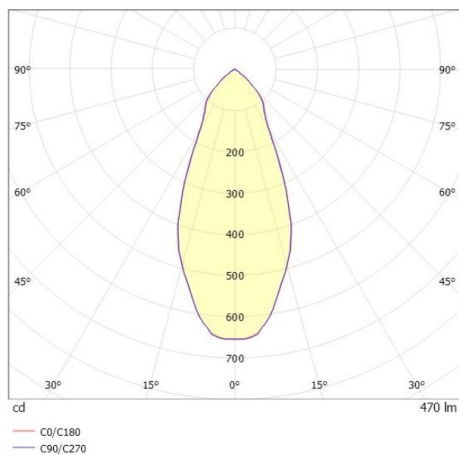

COZY

573-0100913006060

COZY DOWNLIGHT R RECESSED DOWNLIGHT made of aluminium, black, similar to RAL 9005, decor black, vacuum deposited synthetic Dark-reflector beam 38°, light output direct, UGR <19, without converter, dimmability: not dimmable, IP20

DRAWING

TECHNICAL DETAILS

Bulb type	LED 15W
Luminous flux [lm]	470
Colour temp. [K]	2700K
CRI	>90
UGR	<19
Optics	vacuum deposited synthetic Dark-reflector
Designer	Serge Cornelissen
Converter	without converter
Dimming	not dimmable
Light output	direct
Beam angle [°]	38°
Voltage [V]	24 VDC
Material	aluminium
Height [mm]	67
Diameter [mm]	120
Ceiling cutout [mm]	110
Ceiling thickness [mm]	1-25
Recess depth [mm]	97
IP protection class	IP20
Voltage class	protection cl. II
Shock resistance	IK06
Net weight [kg]	0,39
Colour lamp	black
RAL	9005
Colour decor	black
EAN-Number	9010506960303
Lifetime [h]	L80 B10 50 000
Energy efficiency cl.	E

LIGHT DISTRIBUTION CURVE

The values are rated values. Power and luminous flux are initially subject to a tolerance of +/- 10%. Colour temperature tolerance: +/- 150 K. The values apply to an ambient temperature of 25°C unless otherwise specified.