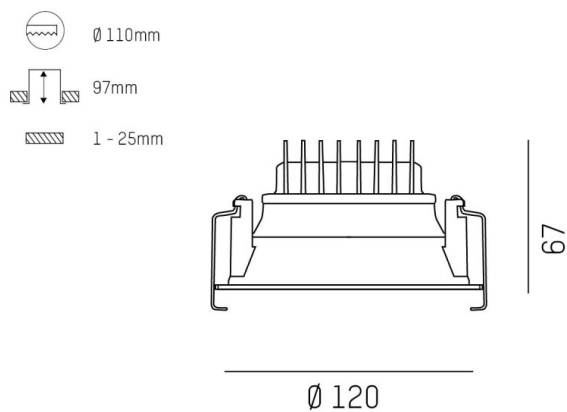

COZY

573-010091300606d

COZY DOWNLIGHT R RECESSED DOWNLIGHT made of aluminium, black, similar to RAL 9005, decor black, vacuum deposited synthetic Dark-reflector beam 38°, light output direct, UGR <19, without converter, dimmability: DALI, IP20

DRAWING

TECHNICAL DETAILS

Bulb type	LED 15W
Luminous flux [lm]	470
Colour temp. [K]	2700K
CRI	>90
UGR	<19
Optics	vacuum deposited synthetic Dark-reflector
Designer	Serge Cornelissen
Converter	without converter
Light output	direct
Beam angle [°]	38°
Voltage [V]	24 VDC
Material	aluminium
Height [mm]	67
Diameter [mm]	120
Ceiling cutout [mm]	110
Ceiling thickness [mm]	1-25
Recess depth [mm]	97
IP protection class	IP20
Voltage class	protection cl. II
Shock resistance	IK06
Net weight [kg]	0,43
Colour lamp	black
RAL	9005
Colour decor	black
EAN-Number	9010506960549
Lifetime [h]	L80 B10 50 000
Energy efficiency cl.	E

LIGHT DISTRIBUTION CURVE

The values are rated values. Power and luminous flux are initially subject to a tolerance of +/- 10%. Colour temperature tolerance: +/- 150 K. The values apply to an ambient temperature of 25°C unless otherwise specified.