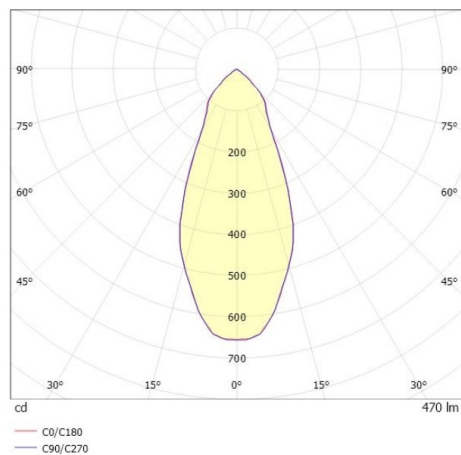

COZY

573-010091300606d

COZY DOWNLIGHT R RECESSED DOWNLIGHT made of aluminium, black, similar to RAL 9005, decor black, vacuum deposited synthetic Dark-reflector beam 38°, light output direct, UGR <19, without converter, dimmability: DALI, IP20

DRAWING

TECHNICAL DETAILS

Bulb type	LED 15W
Luminous flux [lm]	470
Colour temp. [K]	2700K
CRI	>90
UGR	<19
Optics	vacuum deposited synthetic Dark-reflector
Designer	Serge Cornelissen
Converter	without converter
Light output	direct
Beam angle [°]	38°
Voltage [V]	24 VDC
Material	aluminium
Height [mm]	67
Diameter [mm]	120
Ceiling cutout [mm]	110
Ceiling thickness [mm]	1-25
Recess depth [mm]	97
IP protection class	IP20
Voltage class	protection cl. II
Shock resistance	IK06
Net weight [kg]	0,43
Colour lamp	black
RAL	9005
Colour decor	black
EAN-Number	9010506960549
Lifetime [h]	L80 B10 50 000
Energy efficiency cl.	E

LIGHT DISTRIBUTION CURVE

The values are rated values. Power and luminous flux are initially subject to a tolerance of +/- 10%. Colour temperature tolerance: +/- 150 K. The values apply to an ambient temperature of 25°C unless otherwise specified.